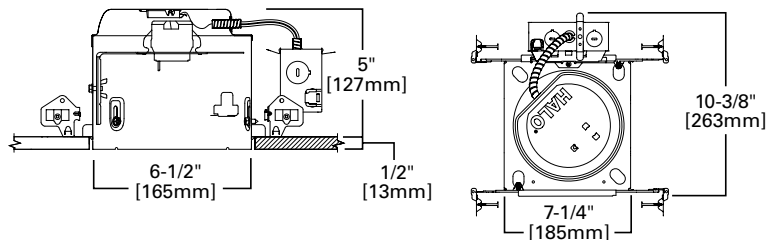

*Not to be used in direct contact with spray foam insulation (Consult NEMA LSD57-2013).

E27ICAT

6" IC, Air-Tite, Shallow New Construction Housing

E26 Screw base housing

FOR USE IN INSULATED CEILINGS

FOR DIRECT CONTACT WITH INSULATION*

Dimensions

Special Features

- All-Nail!™ bar hangers
- q-Channel bars with Pass-N-Thru™
- Hinged J-Box with Slide-N-Side™
- Quick Connect™ push wire nuts
- Air-Tite™ code compliant

Ordering Information

Sample Number: E27ICAT 6110WB