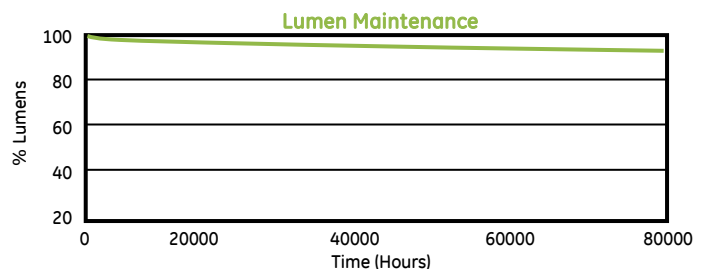

*After date of purchase or hours of operation, whichever comes first; Time period from date of manufacture; Linear fluorescent operating at 4,000 hours per year, high intensity discharge at 5,000 hours per year.