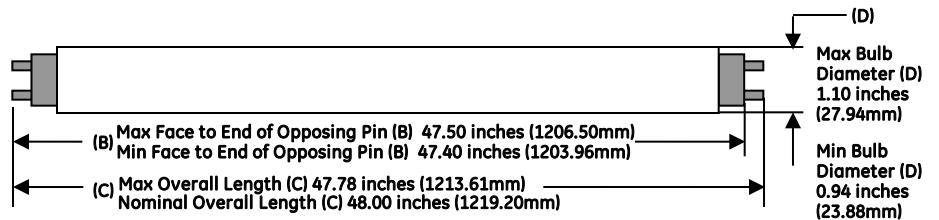

4' T8 Ecolux® UltraMax® 28 Watt Lamp Specs

Lamp Characteristics – F28T8/SXL/SPX41/ECO Product Code 93903

Nominal Lamp Watts (W)	28
Nominal Lamp Voltage (V)	---
Bulb Designation	T8
Bulb Material	Soda Lime
Base Type	Medium Bi-Pin (G13)
TCLP Compliant	Yes
LEED – EB MR Credit	20 picograms Hg per mean lumen hour