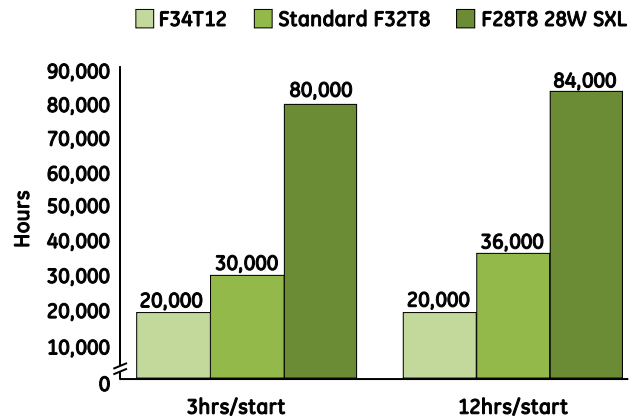

Nearly the same Lumen Output

- 2,600 initial lumens vs. 2,800 lumens for standard T8
- Increased light output available in high ballast factor systems

Reduced Mercury

- Ecolux® low mercury products pass Federal TCLP tests

Meets new minimum efficiency standard, effective July 14, 2012

For more information, log on to:
www.gelighting.com/legislation

Energy Savings*

Save over \$24 a year or \$466 over the life of the lamp compared to F34T12!

Programmed Start Life Ratings

*Energy saving based on 4-lamp system life rating, programmed start ballasts \$0.11 kWh energy cost, group relamp cycle at 70% rated life, and 4,100 annual burn hours.

imagination at work