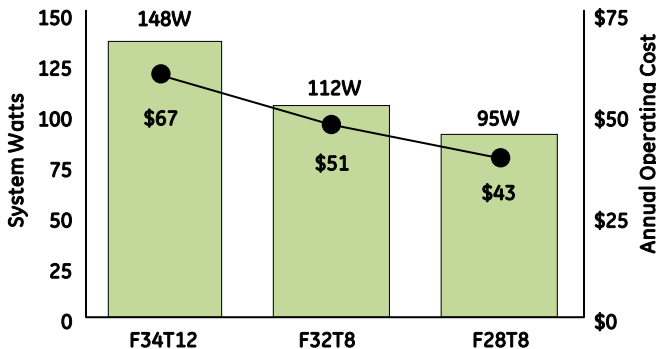

Nearly the same Lumen Output

- 2,600 initial lumens vs. 2,800 lumens for standard T8
- Increased light output available in high ballast factor systems

Reduced Mercury

- Ecolux® low mercury products pass Federal TCLP tests

Meets new minimum efficiency standard, effective July 14, 2012

For more information, log on to:
www.gelighting.com/legislation

Energy Savings*

Save over \$24 a year or \$466 over the life of the lamp compared to F34T12!