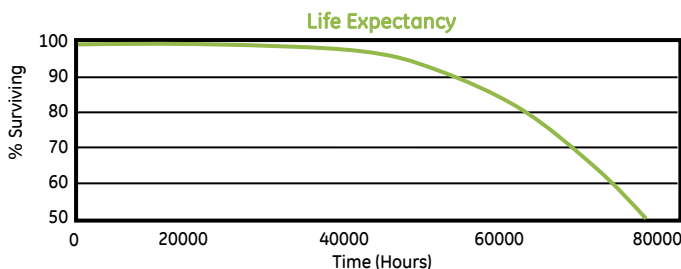

*After date of purchase or hours of operation, whichever comes first; Time period from date of manufacture; Linear fluorescent operating at 4,000 hours per year, high intensity discharge at 5,000 hours per year.