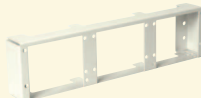

TWO-BAY GREYFOX TO ON-Q MOUNTING BRACKET

Want to connect a Greyfox Intercom System to an On-Q enclosure? No problem. Innovative integration brackets allow you to mix and match products across both product lines for seamless connectivity. This means that you can stick with what you're familiar with – your favorite products will be right there just the way you like them. Imagine the possibilities.

Greyfox to On-Q Mounting Plates allow easy integration of Greyfox modules into On-Q enclosures.

Brackets easily install using tabs and locking push pins.

Integration Brackets mount easily into either On-Q or Greyfox enclosures to mix and match products.

364819-01

FEATURES

- Available in three versions: two-bay, three-bay or six-bay for ultimate flexibility.
- Provides space away from the back plane of enclosure for cable routing.
- Three-Bay Bracket allows mounting of three single-bay modules.
- Six-Bay Bracket allows the mounting of six single-bay or three double-bay modules.
- Powder-coated heavy gauge steel.

RELATED PRODUCTS

ON-Q MODULE TO
GREYFOX MOUNTING
PLATE
F9002

THREE-BAY MODULE
MOUNTING BRACKET
F7510

SIX-BAY MODULE
MOUNTING BRACKET
F9001

INTEGRATION BRACKETS

PART #	DESCRIPTION	NO. OF BAYS	MODULE STYLE	ENCLOSURE MOUNT
364819-01	Two-Bay Greyfox to On-Q Mounting Bracket	2	Greyfox	On-Q
F9002	On-Q Module to Greyfox Mounting Plate	N/A	On-Q	Greyfox
F7510	Three-Bay Module Mounting Bracket	3	Greyfox	Greyfox/On-Q
F9001	Six-Bay Module Mounting Bracket	6	Greyfox	Greyfox/On-Q
F7520	Two-Bay Module Mounting Bracket	2	Greyfox	Greyfox