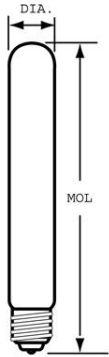

GE  
Lighting

14641 - 25T61/2

GE T6.5

**GENERAL CHARACTERISTICS**

Lamp Type	Incandescent - Tubular
Bulb	T6.5
Base	Intermediate Screw (E17)
Filament	C-8
Bulb Finish	Clear
Rated Life	1000.0 hrs
Bulb Material	Soft glass

**PHOTOMETRIC CHARACTERISTICS**

Initial Lumens	244.0
Nominal Initial Lumens per Watt	9

**ELECTRICAL CHARACTERISTICS**

Wattage	25.0
Voltage	130.0
Estimated Energy Cost per Year	3.01

**DIMENSIONS**

Maximum Overall Length (MOL)	5.5000 in(139.7 mm)
Bulb Diameter (DIA)	0.813 in(20.7 mm)