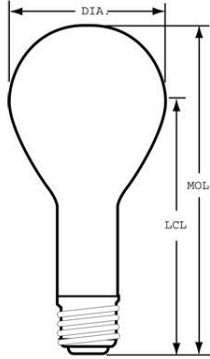

GE
Lighting

73788 - 300M/130V-PK6

GE crystal clear 300/266 watt PS25 1-pack

- 2800K soft white light appearance
- Add sparkle to your decorative fixtures with GE crystal clear bulbs. The clear glass and elegant filament design provide a decorative touch in fixtures where the bulb is visible
- Lasts 0.7 years based on 3 hours per day usage
- 4650/6120 lumens providing strong, vibrant™ light
- Estimated yearly energy costs \$36.14/\$32.16 based on 3 hours per day \$0.11 per kWh
- PS25 shape with medium base for use in table lamps and enclosed fixtures

GENERAL CHARACTERISTICS

Lamp Type	Incandescent - A-line
Bulb	PS25
Base	Medium Screw (E26)
Filament	CC-8
Bulb Finish	Clear
Rated Life	750.0 hrs
Bulb Material	Soft glass
Primary Application	Standard

PHOTOMETRIC CHARACTERISTICS

Initial Lumens	6120.0 /4170.0
Nominal Initial Lumens per Watt	23 /15

ELECTRICAL CHARACTERISTICS

Wattage	300.0
Voltage	120.0

DIMENSIONS

Maximum Overall Length (MOL)	6.9300 in(176.0 mm)
Bulb Diameter (DIA)	3.125 in(79.4 mm)
Light Center Length (LCL)	5.180 in(131.6 mm)