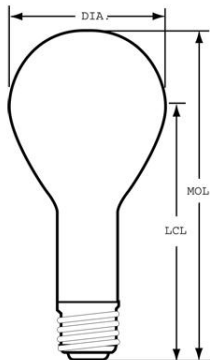

GE
Lighting

73788 - 300M/130V-PK6

GE crystal clear 300/266 watt PS25 1-pack

- 2800K soft white light appearance
- Add sparkle to your decorative fixtures with GE crystal clear bulbs. The clear glass and elegant filament design provide a decorative touch in fixtures where the bulb is visible
- Lasts 0.7 years based on 3 hours per day usage
- 4650/6120 lumens providing strong, vibrant™ light
- Estimated yearly energy costs \$36.14/\$32.16 based on 3 hours per day \$0.11 per kWh
- PS25 shape with medium base for use in table lamps and enclosed fixtures

GENERAL CHARACTERISTICS

Lamp Type	Incandescent - A-line
Bulb	PS25
Base	Medium Screw (E26)
Filament	CC-8
Bulb Finish	Clear
Rated Life	750.0 hrs
Bulb Material	Soft glass
Primary Application	Standard

PHOTOMETRIC CHARACTERISTICS

Initial Lumens	6120.0 /4170.0
Nominal Initial Lumens per Watt	23 /15

ELECTRICAL CHARACTERISTICS

Wattage	300.0
Voltage	120.0

DIMENSIONS

Maximum Overall Length (MOL)	6.9300 in(176.0 mm)
Bulb Diameter (DIA)	3.125 in(79.4 mm)
Light Center Length (LCL)	5.180 in(131.6 mm)