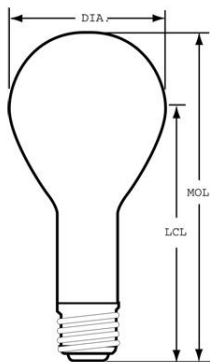

GE
Lighting

73788 - 300M/130V-PK6

GE crystal clear 300/266 watt PS25 1-pack

- 2800K soft white light appearance
- Add sparkle to your decorative fixtures with GE crystal clear bulbs. The clear glass and elegant filament design provide a decorative touch in fixtures where the bulb is visible
- Lasts 0.7 years based on 3 hours per day usage
- 4650/6120 lumens providing strong, vibrant™ light
- Estimated yearly energy costs \$36.14/\$32.16 based on 3 hours per day \$0.11 per kWh
- PS25 shape with medium base for use in table lamps and enclosed fixtures

GENERAL CHARACTERISTICS

Lamp Type	Incandescent - A-line
Bulb	PS25
Base	Medium Screw (E26)
Filament	CC-8
Bulb Finish	Clear
Rated Life	750.0 hrs
Bulb Material	Soft glass
Primary Application	Standard

PHOTOMETRIC CHARACTERISTICS

Initial Lumens	6120.0 /4170.0
Nominal Initial Lumens per Watt	23 /15

ELECTRICAL CHARACTERISTICS

Wattage	300.0
Voltage	120.0

DIMENSIONS

Maximum Overall Length (MOL)	6.9300 in(176.0 mm)
Bulb Diameter (DIA)	3.125 in(79.4 mm)
Light Center Length (LCL)	5.180 in(131.6 mm)