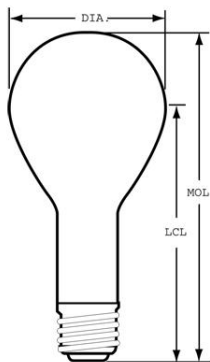

Initial Lumens	6120.0 /4170.0
Nominal Initial Lumens per Watt	23 /15

ELECTRICAL CHARACTERISTICS

Wattage	300.0
Voltage	120.0

DIMENSIONS

Maximum Overall Length (MOL)	6.9300 in(176.0 mm)
Bulb Diameter (DIA)	3.125 in(79.4 mm)
Light Center Length (LCL)	5.180 in(131.6 mm)

GE
Lighting

73788 - 300M/130V-PK6

GE crystal clear 300/266 watt PS25 1-pack

- 2800K soft white light appearance
- Add sparkle to your decorative fixtures with GE crystal clear bulbs. The clear glass and elegant filament design provide a decorative touch in fixtures where the bulb is visible
- Lasts 0.7 years based on 3 hours per day usage
- 4650/6120 lumens providing strong, vibrant™ light
- Estimated yearly energy costs \$36.14/\$32.16 based on 3 hours per day \$0.11 per kWh
- PS25 shape with medium base for use in table lamps and enclosed fixtures