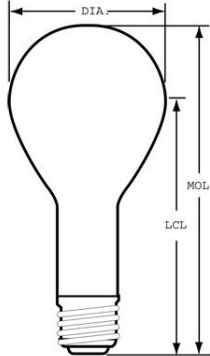

Initial Lumens	6120.0 /4170.0
Nominal Initial Lumens per Watt	23 /15

ELECTRICAL CHARACTERISTICS

Wattage	300.0
Voltage	120.0

DIMENSIONS

Maximum Overall Length (MOL)	6.9300 in(176.0 mm)
Bulb Diameter (DIA)	3.125 in(79.4 mm)
Light Center Length (LCL)	5.180 in(131.6 mm)

GE
Lighting

73788 - 300M/130V-PK6

GE crystal clear 300/266 watt PS25 1-pack

- 2800K soft white light appearance
- Add sparkle to your decorative fixtures with GE crystal clear bulbs. The clear glass and elegant filament design provide a decorative touch in fixtures where the bulb is visible
- Lasts 0.7 years based on 3 hours per day usage
- 4650/6120 lumens providing strong, vibrant™ light
- Estimated yearly energy costs \$36.14/\$32.16 based on 3 hours per day \$0.11 per kWh
- PS25 shape with medium base for use in table lamps and enclosed fixtures

GENERAL CHARACTERISTICS

Lamp Type	Incandescent - A-line
Bulb	PS25
Base	Medium Screw (E26)
Filament	CC-8
Bulb Finish	Clear
Rated Life	750.0 hrs
Bulb Material	Soft glass
Primary Application	Standard

PHOTOMETRIC CHARACTERISTICS