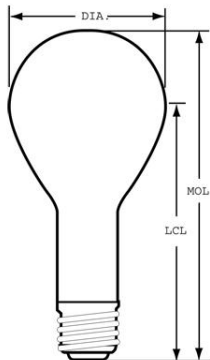

Initial Lumens	6120.0 /4170.0
Nominal Initial Lumens per Watt	23 /15

ELECTRICAL CHARACTERISTICS

Wattage	300.0
Voltage	120.0

DIMENSIONS

Maximum Overall Length (MOL)	6.9300 in(176.0 mm)
Bulb Diameter (DIA)	3.125 in(79.4 mm)
Light Center Length (LCL)	5.180 in(131.6 mm)

GE
Lighting

73788 - 300M/130V-PK6

GE crystal clear 300/266 watt PS25 1-pack

- 2800K soft white light appearance
- Add sparkle to your decorative fixtures with GE crystal clear bulbs. The clear glass and elegant filament design provide a decorative touch in fixtures where the bulb is visible
- Lasts 0.7 years based on 3 hours per day usage
- 4650/6120 lumens providing strong, vibrant™ light
- Estimated yearly energy costs \$36.14/\$32.16 based on 3 hours per day \$0.11 per kWh
- PS25 shape with medium base for use in table lamps and enclosed fixtures