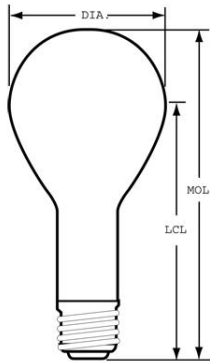

GE
Lighting

73790 - 300M/IF/130V-PK3

GE soft white 300/266 watt PS25 1-pack

- GE soft white bulbs provide warm, pleasing everyday light without harsh glares and shadows. Use general purpose GE soft white bulbs in common household fixtures like table lamps, floor lamps, enclosed ceiling fixtures and bare lamp sockets
- Lasts 0.7 years based on 3 hours per day usage
- Estimated yearly energy costs \$36.14/\$32.16 based on 3 hours per day \$0.11 per kWh
- PS25 shape with medium base for use in table lamps and enclosed fixtures
- 2715K soft white light appearance
- 6120/4650 lumens providing strong, vibrant™ light

GENERAL CHARACTERISTICS

Lamp Type	Incandescent - A-line
Bulb	PS25
Base	Medium Screw (E26)
Filament	CC-8
Bulb Finish	Inside frost
Rated Life	750.0 hrs
Bulb Material	Soft glass
Primary Application	Standard

PHOTOMETRIC CHARACTERISTICS

Initial Lumens	6120.0 /4170.0
Nominal Initial Lumens per Watt	20 /15

ELECTRICAL CHARACTERISTICS

Wattage	300.0
Voltage	130.0

DIMENSIONS

Maximum Overall Length (MOL)	6.9300 in(176.0 mm)
Bulb Diameter (DIA)	3.125 in(79.4 mm)
Light Center Length (LCL)	5.180 in(131.6 mm)