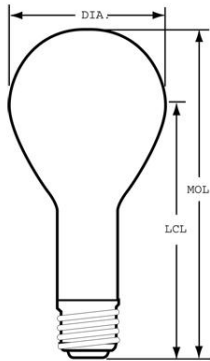

GE
Lighting

73790 - 300M/IF/130V-PK3

GE soft white 300/266 watt PS25 1-pack

- GE soft white bulbs provide warm, pleasing everyday light without harsh glares and shadows. Use general purpose GE soft white bulbs in common household fixtures like table lamps, floor lamps, enclosed ceiling fixtures and bare lamp sockets
- Lasts 0.7 years based on 3 hours per day usage
- Estimated yearly energy costs $36.14/$32.16 based on 3 hours per day $0.11 per kWh
- PS25 shape with medium base for use in table lamps and enclosed fixtures
- 2715K soft white light appearance
- 6120/4650 lumens providing strong, vibrant™ light

GENERAL CHARACTERISTICS

Lamp Type	Incandescent - A-line
Bulb	PS25
Base	Medium Screw (E26)
Filament	CC-8
Bulb Finish	Inside frost
Rated Life	750.0 hrs
Bulb Material	Soft glass
Primary Application	Standard

PHOTOMETRIC CHARACTERISTICS

Initial Lumens	6120.0 /4170.0
Nominal Initial Lumens per Watt	20 /15

ELECTRICAL CHARACTERISTICS

Wattage	300.0
Voltage	130.0

DIMENSIONS

Maximum Overall Length (MOL)	6.9300 in(176.0 mm)
Bulb Diameter (DIA)	3.125 in(79.4 mm)
Light Center Length (LCL)	5.180 in(131.6 mm)

PRODUCT INFORMATION

Product Code	73790
Description	300M/IF/130V-PK3
Standard Package	Case
Standard Package GTIN	00043168737906
Standard Package Quantity	3
Sales Unit	Unit
No Of Items Per Sales Unit	1
No Of Items Per Standard Package	3
UPC	043168982627