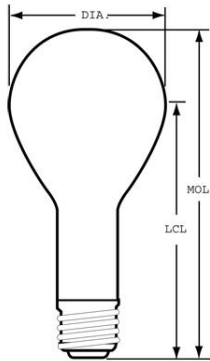

GE
Lighting

73790 - 300M/IF/130V-PK3

GE soft white 300/266 watt PS25 1-pack

- GE soft white bulbs provide warm, pleasing everyday light without harsh glares and shadows. Use general purpose GE soft white bulbs in common household fixtures like table lamps, floor lamps, enclosed ceiling fixtures and bare lamp sockets
- Lasts 0.7 years based on 3 hours per day usage
- Estimated yearly energy costs \$36.14/\$32.16 based on 3 hours per day \$0.11 per kWh
- PS25 shape with medium base for use in table lamps and enclosed fixtures
- 2715K soft white light appearance
- 6120/4650 lumens providing strong, vibrant™ light

GENERAL CHARACTERISTICS

Lamp Type	Incandescent - A-line
Bulb	PS25
Base	Medium Screw (E26)
Filament	CC-8
Bulb Finish	Inside frost
Rated Life	750.0 hrs
Bulb Material	Soft glass
Primary Application	Standard

PHOTOMETRIC CHARACTERISTICS

Initial Lumens	6120.0 /4170.0
Nominal Initial Lumens per Watt	20 /15

ELECTRICAL CHARACTERISTICS

Wattage	300.0
Voltage	130.0

DIMENSIONS

Maximum Overall Length (MOL)	6.9300 in(176.0 mm)
Bulb Diameter (DIA)	3.125 in(79.4 mm)
Light Center Length (LCL)	5.180 in(131.6 mm)