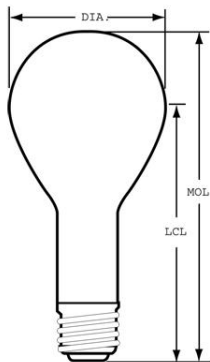

GE
Lighting

73790 - 300M/IF/130V-PK3

GE soft white 300/266 watt PS25 1-pack

- GE soft white bulbs provide warm, pleasing everyday light without harsh glares and shadows. Use general purpose GE soft white bulbs in common household fixtures like table lamps, floor lamps, enclosed ceiling fixtures and bare lamp sockets
- Lasts 0.7 years based on 3 hours per day usage
- Estimated yearly energy costs $36.14/$32.16 based on 3 hours per day $0.11 per kWh
- PS25 shape with medium base for use in table lamps and enclosed fixtures
- 2715K soft white light appearance
- 6120/4650 lumens providing strong, vibrant™ light

GENERAL CHARACTERISTICS

Lamp Type	Incandescent - A-line
Bulb	PS25
Base	Medium Screw (E26)
Filament	CC-8
Bulb Finish	Inside frost
Rated Life	750.0 hrs
Bulb Material	Soft glass
Primary Application	Standard

PHOTOMETRIC CHARACTERISTICS

Initial Lumens	6120.0 /4170.0
Nominal Initial Lumens per Watt	20 /15

ELECTRICAL CHARACTERISTICS

Wattage	300.0
Voltage	130.0

DIMENSIONS

Maximum Overall Length (MOL)	6.9300 in(176.0 mm)
Bulb Diameter (DIA)	3.125 in(79.4 mm)
Light Center Length (LCL)	5.180 in(131.6 mm)

PRODUCT INFORMATION

Product Code	73790
Description	300M/IF/130V-PK3
Standard Package	Case
Standard Package GTIN	00043168737906
Standard Package Quantity	3
Sales Unit	Unit
No Of Items Per Sales Unit	1
No Of Items Per Standard Package	3
UPC	043168982627