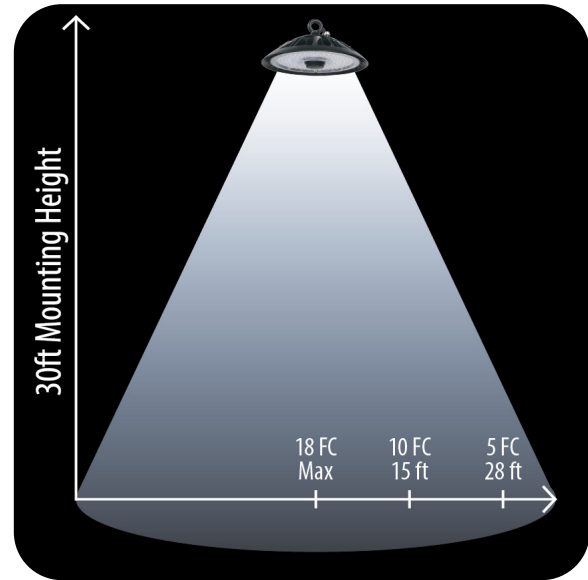

TECHNICAL SPECS

Lumens	37,500	CRI	> 70
CCT	5000K	Lifespan	> 50,000 Hours
Driver	THD w/ 0-10V Dimmer	IP Grade	IP66
Operating Voltage	277-480 VAC	Body Construction	Aluminum w/ PC lens
Operating Temperature	-40° - 113° F	Body Dimensions	13.0" x 13.0" x 6.7"
Power Consumption	250W	Weight	10.1 lbs
Beam Angle	120°		

PRODUCT PHOTOMETRICS

PHOTOMETRIC DATA

Mounting Height	Maximum Observed FC	FC 10 ft from center	FC 20 ft from center	FC 30 ft from center
20 ft	28.3	22	9.0	2.0
25 ft	18.2	16	9.0	3.0
30 ft	12.5	12	8.0	3.5
35 ft	9.3	9.0	6.5	4.0
40 ft	7.1	7.0	6.0	3.5