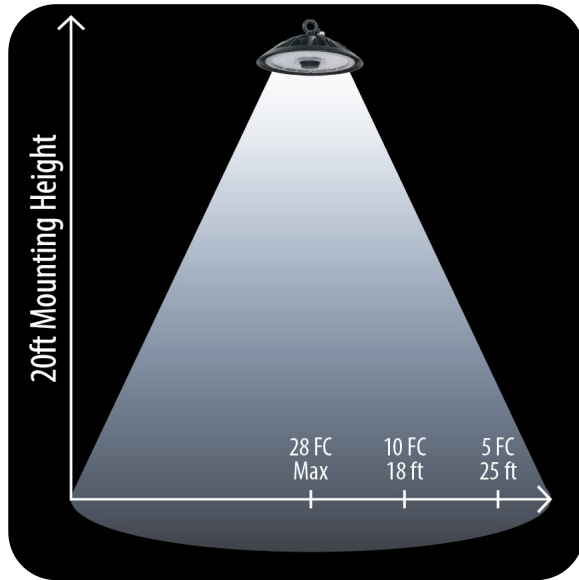

TECHNICAL SPECS

Lumens	37,500	CRI	> 70
CCT	5000K	Lifespan	> 50,000 Hours
Driver	THD w/ 0-10V Dimmer	IP Grade	IP66
Operating Voltage	277-480 VAC	Body Construction	Aluminum w/ PC lens
Operating Temperature	-40° - 113° F	Body Dimensions	13.0" x 13.0" x 6.7"
Power Consumption	250W	Weight	10.1 lbs
Beam Angle	120°		

PRODUCT PHOTOMETRICS

PHOTOMETRIC DATA

Mounting Height	Maximum Observed FC	FC 10 ft from center	FC 20 ft from center	FC 30 ft from center
20 ft	28.3	22	9.0	2.0
25 ft	18.2	16	9.0	3.0
30 ft	12.5	12	8.0	3.5
35 ft	9.3	9.0	6.5	4.0
40 ft	7.1	7.0	6.0	3.5