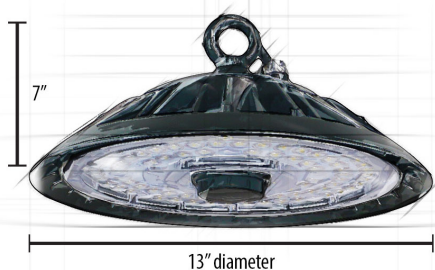

Durabay F 250

250W LED High Bay

Part Number: DBF250-120D5K4V
UPC: 817938022840
Power: 250W
Equivalence: 1000W MH

- » 5 Year Warranty
- » Energy Efficient - **150 lm/W**
- » Replaces Traditional Metal Halide and Fluorescent Lighting
- » 0-10V dimmable. Optional motion sensor and remote control can also program illumination level.
- » Quick Installation using Eye Bolt, Eye Hook or optional Pendant Mount
- » Aluminum Housing with Shatter Resistant Polycarbonate Lens
- » Emergency Battery Backup Available
- » **480V versions in stock!**

PENDENT MOUNT

Part Number: DBF-PM

Pendant mounts thread into the existing mount and allow the DBF fixture to be installed into standard 3/4" conduit. Slotted to allow wiring to enter the conduit for a clean installation.

TECHNICAL SPECS

Lumens	37,500	CRI	> 70
CCT	5000K	Lifespan	> 50,000 Hours
Driver	THD w/ 0-10V Dimmer	IP Grade	IP66
Operating Voltage	277-480 VAC	Body Construction	Aluminum w/ PC lens
Operating Temperature	-40° - 113° F	Body Dimensions	13.0" x 13.0" x 6.7"
Power Consumption	250W	Weight	10.1 lbs
Beam Angle	120°		