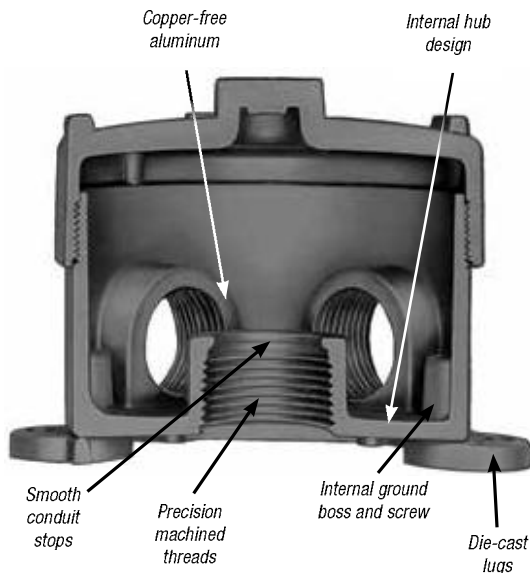

Hazardous Location Fittings

EXUN Series Aluminum Internal Hubs

Application

- Junction for branch conduits in hazardous locations
- Accessible wiring chamber provides a convenient location to maintain or change a system, pull conductors and make splices
- Internal hub design ideal for installation where space is limited

Features

- Copper-free* aluminum provides increased corrosion resistance
- Precision cast and machined surfaces permit safer wire pulling
- Precision NPT threaded hubs enable trouble-free field installation for rigid or IMC conduit
- Die-cast construction and industrial design combine to produce a rugged protective enclosure for devices on industrial and OEM applications
- Clear UL, CSA and cubic content markings speed approval by inspectors

EXUN

EXUNL

Standard Materials

Die-cast aluminum alloy A360 with less than .004 copper content (copper-free)

Standard Finish

Aluminum lacquer finish

Listings/Compliances

UL Listed
 CSA Certified
 Suitable for hazardous locations
 Federal Spec W-C-586
 Cl.I, Div. 1 & 2, Groups C, D
 Cl.II, Div. 1, Groups E, F, G
 Cl.III, Div. 1 & 2
 NEMA 3, 4, 7 CD, 9 EFG
 Explosion-Proof
 Dust-Ignition-Proof
 Raintight
 Wet Locations

*Less than .004 copper content.

Hazardous Location Fittings

5-Hole Aluminum Box

CAT. NO.	HUB SIZE	DESCRIPTION	UNIT QTY.	STD. PKG.	WT. LBS. PER 100
EXUN-1	½"	(5) Outlets	1	5	140
EXUN-2	¾"	with (3) Close-Up Plugs	1	5	140
EXUN-3	1"	with (3) Close-Up Plugs	1	5	140