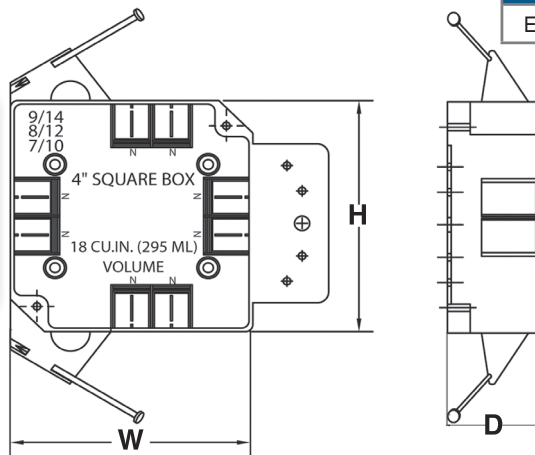

**4 Inch, Square, 18 Cu. In., New Work, Nail-on Electrical Box with Wire Clamps**

EZ18XN is an 18 cu. in., 4" square, PVC box for residential or light commercial new construction (new work) electrical installations with a molded flange and enhanced angled nails for EZ mounting options. 4" square boxes provide maximum volume for multiple conductors and connectors that often run in two or more directions. Great for walls or ceilings for fixtures, switches or receptacles. CANTEX 4" square boxes are often used with solid PVC blank covers like CANTEX EZXKL.

- Great for walls or ceilings for fixtures, switches or receptacles
- 4" square boxes are often used with solid PVC blank covers likes CANTEX EZXKL.
- 8 integral wire clamps to hold wires securely
- Engineered for easy, cost saving installation and constructed with resilient PVC for durability
- ETL Listed, ETL 2 Hour Fire-rated
- Made in USA

**18 Cubic Inch**

Part Number	Carton Quantity	Height	Width	Depth
EZ18XN	75	4.000	4.000	1.625

Dimensions are nominal

**2 hour fire-rated**

**8 integral clamps for EZ & secure wiring**

**The CANTEX EZ BOX® Line**

The CANTEX EZ BOX® line offers a complete selection of non-metallic electrical switch, outlet and ceiling boxes in multiple sizes and styles to meet all your new construction and renovation project needs. Whether you need EZ nail-on, single-gang boxes with enhanced angled nails for installation between studs or adjustable EZ BOXES with adjustable brackets for the perfect fit on tile backsplashes, CANTEX has your solution. EZ BOXES are easy to install, long-wearing, and maintenance-free. CANTEX offers almost 100 styles of EZ BOXES in multiple sizes and gang applications to meet all of your new and old work project needs. You can choose from one of our many wall, ceiling or ceiling fan boxes.