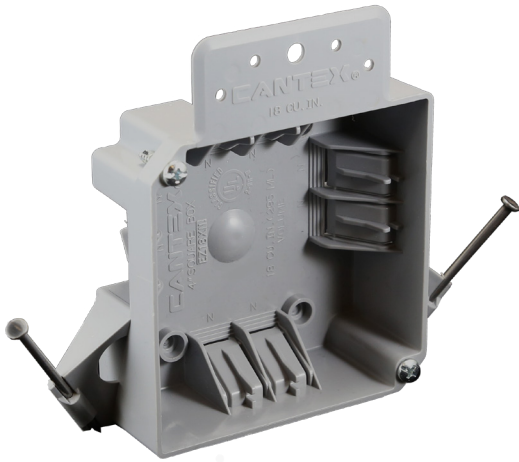

**4 Inch, Square, 18 Cu. In., New Work, Nail-on Electrical Box with Wire Clamps**

EZ18XN is an 18 cu. in., 4" square, PVC box for residential or light commercial new construction (new work) electrical installations with a molded flange and enhanced angled nails for EZ mounting options. 4" square boxes provide maximum volume for multiple conductors and connectors that often run in two or more directions. Great for walls or ceilings for fixtures, switches or receptacles. CANTEX 4" square boxes are often used with solid PVC blank covers like CANTEX EZXKL.

- Great for walls or ceilings for fixtures, switches or receptacles
- 4" square boxes are often used with solid PVC blank covers likes CANTEX EZXKL.
- 8 integral wire clamps to hold wires securely
- Engineered for easy, cost saving installation and constructed with resilient PVC for durability
- ETL Listed, ETL 2 Hour Fire-rated
- Made in USA

**18 Cubic Inch**

Part Number	Carton Quantity	Height	Width	Depth
EZ18XN	75	4.000	4.000	1.625

Dimensions are nominal

**2 hour fire-rated**

**8 integral clamps for EZ & secure wiring**

**The CANTEX EZ BOX® Line**

The CANTEX EZ BOX® line offers a complete selection of non-metallic electrical switch, outlet and ceiling boxes in multiple sizes and styles to meet all your new construction and renovation project needs. Whether you need EZ nail-on, single-gang boxes with enhanced angled nails for installation between studs or adjustable EZ BOXES with adjustable brackets for the perfect fit on tile backsplashes, CANTEX has your solution. EZ BOXES are easy to install, long-wearing, and maintenance-free. CANTEX offers almost 100 styles of EZ BOXES in multiple sizes and gang applications to meet all of your new and old work project needs. You can choose from one of our many wall, ceiling or ceiling fan boxes.