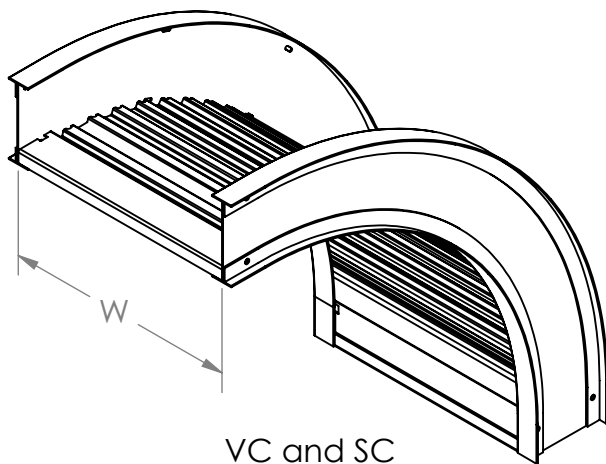

### Vertical Outside 90° Elbow

LD and SB

VC and SC

Radius R	Rail Height H	A	B
12	4-7	15	15
24		27	27
36		39	39

**ITRAY VERTICAL INSIDE ELBOW CATALOG NUMBERING EXAMPLE:**

BOTTOM TYPE		← LD - 6 A - 90VO12 - 06 →	WIDTH
<b>VENTED</b> LD - Ladder Rung VC - Vented Corrugated		RAIL HEIGHT 4 - 4" 5 - 5" 6 - 6" 7 - 7"	06 - 6"
<b>NON-VENTED</b> SC - Solid Corrugated SB - Solid Bottom			09 - 9" 12 - 12" 18 - 18" 24 - 24" 30 - 30" 36 - 36"
MATERIAL		FITTING CODE	RADIUS
A			12 - 12" 24 - 24" 36 - 36"

- **Material:** Aluminum Alloy 6063 and 5052
- **Finish:** Plain
- **Bottom:** LD: 1" wide rung  
SB: Flat sheet over Rung  
SC: Solid Corrugated  
VC: Vented Corrugated
- **Construction:** Welded
- **Tray Design:** Tray construction and markings are per the latest edition of NEMA Standards Publication VE1, CSA C22.2 No. 126
- **Connectors:** All fittings are supplied with necessary connectors and fasteners
- **Fitting heights (H):** 4", 5", 6", 7"