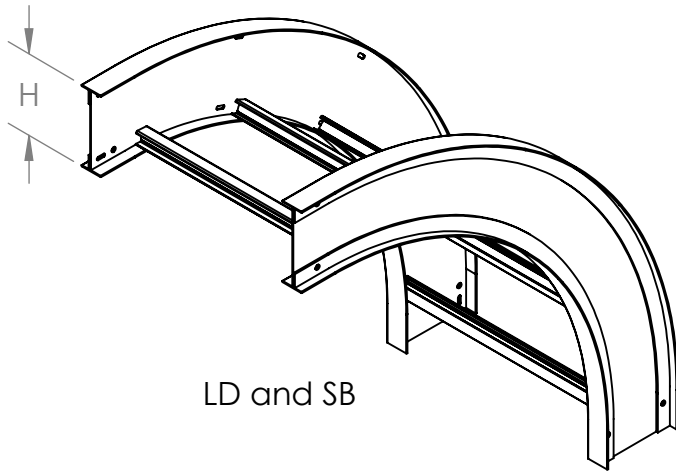

### Vertical Outside 90° Elbow

LD and SB

VC and SC

Radius R	Rail Height H	A	B
12	4-7	15	15
24		27	27
36		39	39

**ITRAY VERTICAL INSIDE ELBOW CATALOG NUMBERING EXAMPLE:**

BOTTOM TYPE		← LD - 6 A - 90VO12 - 06 →	WIDTH
<b>VENTED</b> LD - Ladder Rung VC - Vented Corrugated		RAIL HEIGHT 4 - 4" 5 - 5" 6 - 6" 7 - 7"	06 - 6"
<b>NON-VENTED</b> SC - Solid Corrugated SB - Solid Bottom			09 - 9" 12 - 12" 18 - 18" 24 - 24" 30 - 30" 36 - 36"
MATERIAL		FITTING CODE	RADIUS
A			12 - 12" 24 - 24" 36 - 36"

- **Material:** Aluminum Alloy 6063 and 5052
- **Finish:** Plain
- **Bottom:** LD: 1" wide rung  
SB: Flat sheet over Rung  
SC: Solid Corrugated  
VC: Vented Corrugated
- **Construction:** Welded
- **Tray Design:** Tray construction and markings are per the latest edition of NEMA Standards Publication VE1, CSA C22.2 No. 126
- **Connectors:** All fittings are supplied with necessary connectors and fasteners
- **Fitting heights (H):** 4", 5", 6", 7"