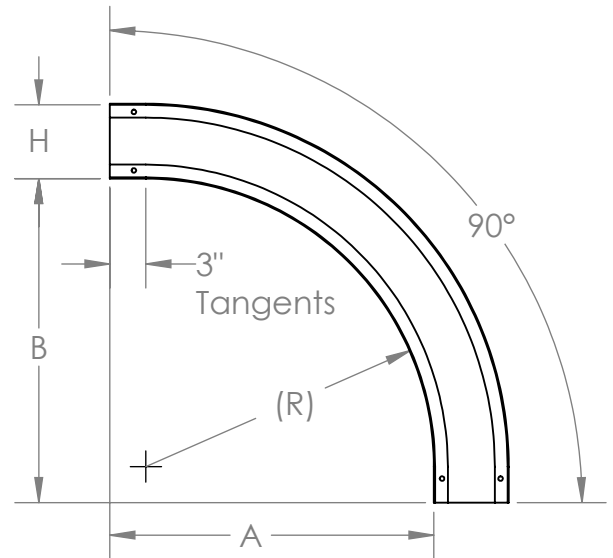

### Vertical Outside 90° Elbow

LD and SB

VC and SC

Radius R	Rail Height H	A	B
12	4-7	15	15
24		27	27
36		39	39

**ITRAY VERTICAL INSIDE ELBOW CATALOG NUMBERING EXAMPLE:**

BOTTOM TYPE		← LD - 6 A - 90VO12 - 06 →	WIDTH
<b>VENTED</b> LD - Ladder Rung VC - Vented Corrugated		RAIL HEIGHT 4 - 4" 5 - 5" 6 - 6" 7 - 7"	06 - 6"
<b>NON-VENTED</b> SC - Solid Corrugated SB - Solid Bottom			09 - 9" 12 - 12" 18 - 18" 24 - 24" 30 - 30" 36 - 36"
MATERIAL		FITTING CODE	RADIUS
A			12 - 12" 24 - 24" 36 - 36"

- **Material:** Aluminum Alloy 6063 and 5052
- **Finish:** Plain
- **Bottom:** LD: 1" wide rung  
SB: Flat sheet over Rung  
SC: Solid Corrugated  
VC: Vented Corrugated
- **Construction:** Welded
- **Tray Design:** Tray construction and markings are per the latest edition of NEMA Standards Publication VE1, CSA C22.2 No. 126
- **Connectors:** All fittings are supplied with necessary connectors and fasteners
- **Fitting heights (H):** 4", 5", 6", 7"