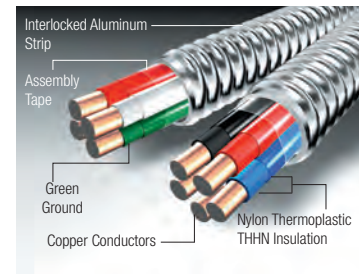

# MC Lite® Metal Clad Aluminum Armored Cable 10 AWG

## Type MC (120/208V Colors & 277/480V Colors) Technical Specifications

**Armor**  
Interlocked Aluminum Strip

**Conductors**  
Solid or Stranded Copper

**Conductor Insulation**  
THHN/THWN

**Assembly Covering**  
Polypropylene Tape

- UL 83, 1479, 1569, 1581, 2556, File Reference E80042
- NEC® 230.43, 300.22(C), 392, 396, 330, 501, 502, 503, 530, 504, 505, 518, 520, 530, 645
- Federal Specification A-A-59544 (formerly J-C-30B)
- Meets all applicable OSHA and HUD Requirements
- May be surface mounted, fished and/or embedded in plaster
- Cable Tray Rated, install per NEC®
- UL Classified 1, 2, and 3 hour through (Fire) penetration product, R14141
- Environmental Air-Handling Space Installation per NEC® 300.22(C)
- RoHS Compliant
- Made in USA of US and/or imported materials