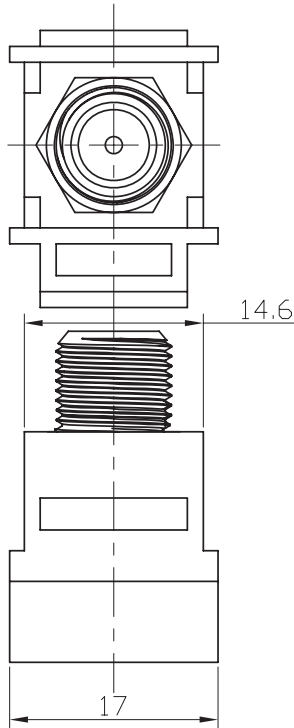

PRODUCT SPECIFICATIONS
F-81 Keystone Wallplate Insert

Specification:

Material:

1. Plastic Housing: ABS
2. F Connector: Zinc Alloy

| VERICOM PART NUMBER | AVAILABLE COLOR |
|---------------------|-----------------|
| MKJ81-03434 | White |
| MKJ81-03435 | Ivory |
| MKJ81-03436 | Light Almond |