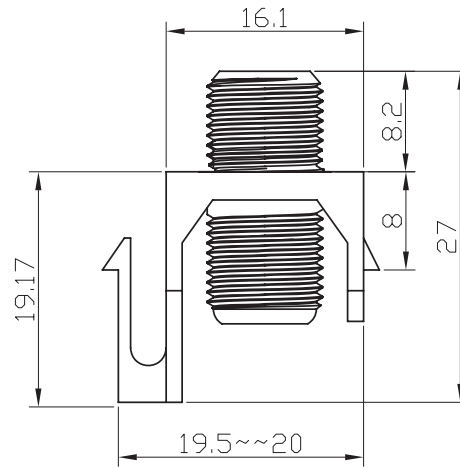

PRODUCT SPECIFICATIONS
F-81 Keystone Wallplate Insert

Specification:

Material:

1. Plastic Housing: ABS
2. F Connector: Zinc Alloy

| VERICOM PART NUMBER | AVAILABLE COLOR |
|---------------------|-----------------|
| MKJ81-03434 | White |
| MKJ81-03435 | Ivory |
| MKJ81-03436 | Light Almond |