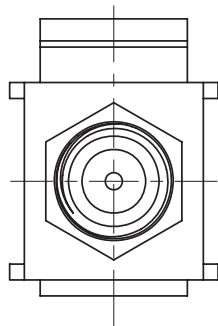

PRODUCT SPECIFICATIONS
F-81 Keystone Wallplate Insert

Specification:

Material:

1. Plastic Housing: ABS
2. F Connector: Zinc Alloy

| VERICOM PART NUMBER | AVAILABLE COLOR |
|---------------------|-----------------|
| MKJ81-03434 | White |
| MKJ81-03435 | Ivory |
| MKJ81-03436 | Light Almond |