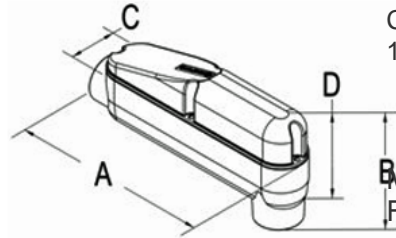

Aluminum

Images

Application

Mogul style conduit body for use with threaded Rigid/IMC Conduit. Suitable for use in wet locations. Max wire fill 3-1000 MCM THHN, THWN, XHHW. Meets NEC 6X Rule.

Product Information

Dimension A in Inches: 29.12
Dimension B in Inches: 11.94
Dimension C in Inches: 5.63
Dimension D in Inches: 9.94

Catalog ID: MLB-50

UPC Number: 781747441508

Description: Conduit Body, Mogul, Aluminum, Size 4 Inch

Application: Mogul style conduit body for use with threaded Rigid/IMC Conduit. Suitable for use in wet locations. Max wire fill 3-1000 MCM THHN, THWN, XHHW. Meets NEC 6X Rule.

Trade Size: 4"

Std Pkg Qty: 1