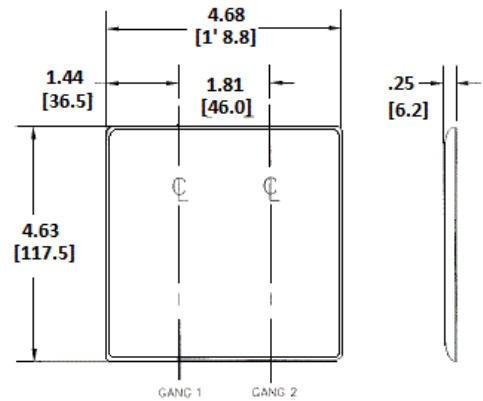

Wallplates Duplex Receptacle Wallplates

HUBBELL

Features

- Reinforcement ribs for extra strength
- Captive screw feature holds mounting screw in place
- High-impact, self-extinguishing nylon material

Ordering Information

Description	Color	Catalog No.	UPC
2-Gang, 2-Duplex Openings	Ivory	NP82I	883778102165

Listings

UL Listed
CSA Certified

Specifications

Plate Material	Nylon
Plate Type	2-Gang
Plate Openings	Duplex Receptacle
Mounting Screws	Steel painted, slotted head
Appearance	Smooth