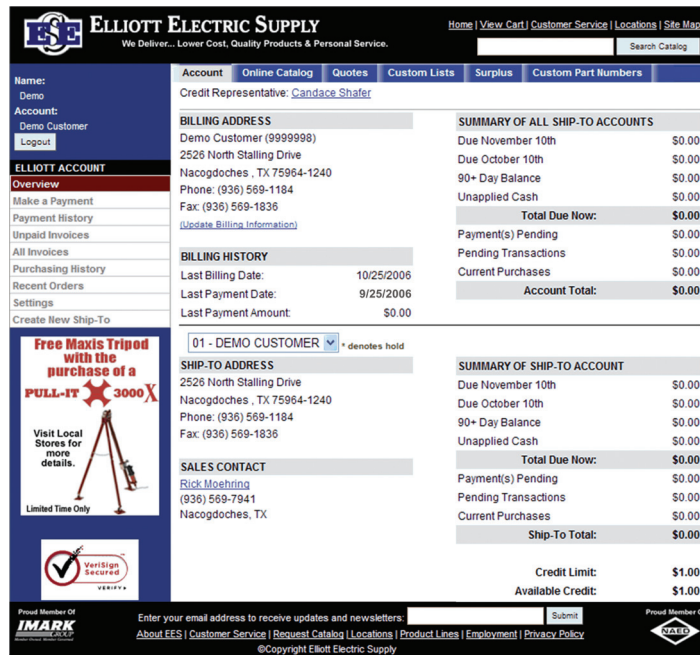

©Copyright Elliott Electric Supply

ELLIOTT ELECTRIC SUPPLY

Payments Real-Time Stock Levels Custom Part Num

ACCOUNT INFORMATION

- Purchasing History going back three years is available online. Search for items purchased either online or at our stores and email or print a report for your records.
- Payment History gives you details about your payment, when it was received and where it was applied.
- Set up multiple Login IDs on one account and select access levels for each individual in your business. You can also access multiple accounts from a single Login ID.
- Manage your Orders and see what has shipped, items being processed and what is backordered.