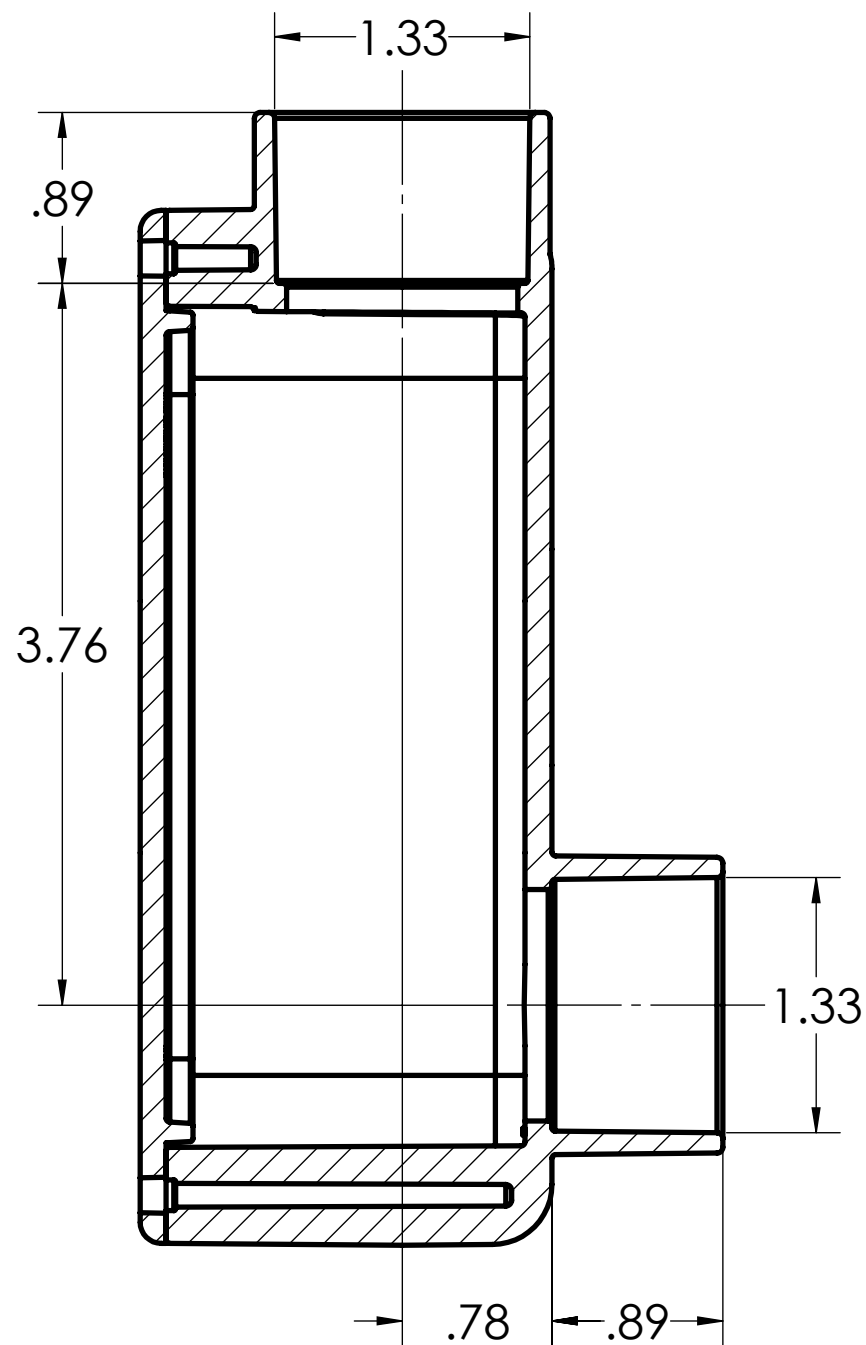

DIMENSIONS SHOWN ARE FOR REFERENCE AND ARE SUBJECT TO CHANGE WITHOUT NOTICE

Kraloy, a Division of Multi Fittings Corp.
under license

PART DESCRIPTION
LB10 1" PVC TYPE LB ACCESS FITTING KRALOY

PRODUCT CODE: 078142	UNIT: INCHES UNLESS DUAL DIMENSION: INCH [METRIC]	SCALE: NTS
-------------------------	--	---------------

DRAWN: A.R.

DIMENSIONS SHOWN ARE FOR REFERENCE AND ARE SUBJECT TO CHANGE WITHOUT NOTICE

Kraloy, a Division of Multi Fittings Corp.
under license

PART DESCRIPTION

LB10 1" PVC TYPE LB ACCESS FITTING KRALOY

PRODUCT CODE:
078142

UNIT: INCHES UNLESS
DUAL DIMENSION: INCH [METRIC]

SCALE:
NTS

DRAWN: A.R.