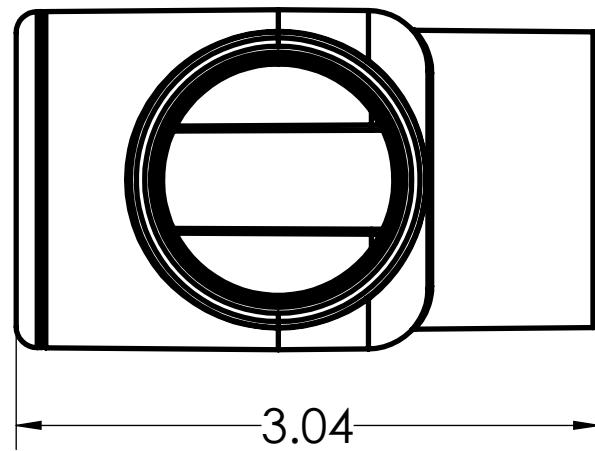

DIMENSIONS SHOWN ARE FOR REFERENCE AND ARE SUBJECT TO CHANGE WITHOUT NOTICE

Kraloy, a Division of Multi Fittings Corp.
under license

PART DESCRIPTION
LB10 1" PVC TYPE LB ACCESS FITTING KRALOY

PRODUCT CODE: 078142	UNIT: INCHES UNLESS DUAL DIMENSION: INCH [METRIC]	SCALE: NTS
-------------------------	--	---------------

DRAWN: A.R.

DIMENSIONS SHOWN ARE FOR REFERENCE AND ARE SUBJECT TO CHANGE WITHOUT NOTICE

Kraloy, a Division of Multi Fittings Corp.
under license

PART DESCRIPTION

LB10 1" PVC TYPE LB ACCESS FITTING KRALOY

PRODUCT CODE:
078142

UNIT: INCHES UNLESS
DUAL DIMENSION: INCH [METRIC]

SCALE:
NTS

DRAWN: A.R.