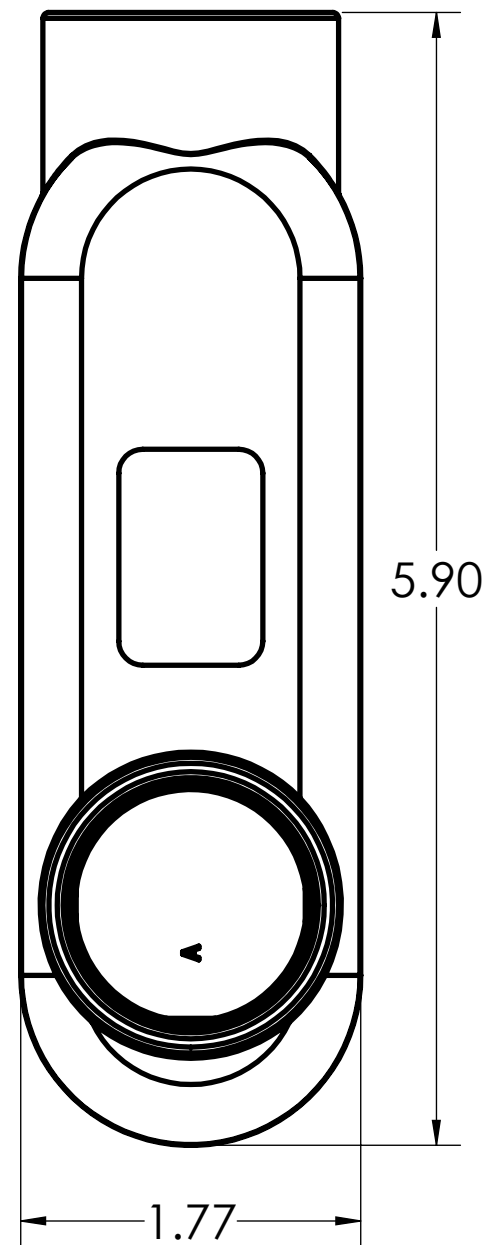

DIMENSIONS SHOWN ARE FOR REFERENCE AND ARE SUBJECT TO CHANGE WITHOUT NOTICE

Kraloy, a Division of Multi Fittings Corp.
under license

PART DESCRIPTION
LB10 1" PVC TYPE LB ACCESS FITTING KRALOY

PRODUCT CODE: 078142	UNIT: INCHES UNLESS DUAL DIMENSION: INCH [METRIC]	SCALE: NTS
-------------------------	--	---------------

DRAWN: A.R.

DIMENSIONS SHOWN ARE FOR REFERENCE AND ARE SUBJECT TO CHANGE WITHOUT NOTICE

Kraloy, a Division of Multi Fittings Corp.
under license

PART DESCRIPTION

LB10 1" PVC TYPE LB ACCESS FITTING KRALOY

PRODUCT CODE:
078142

UNIT: INCHES UNLESS
DUAL DIMENSION: INCH [METRIC]

SCALE:
NTS

DRAWN: A.R.