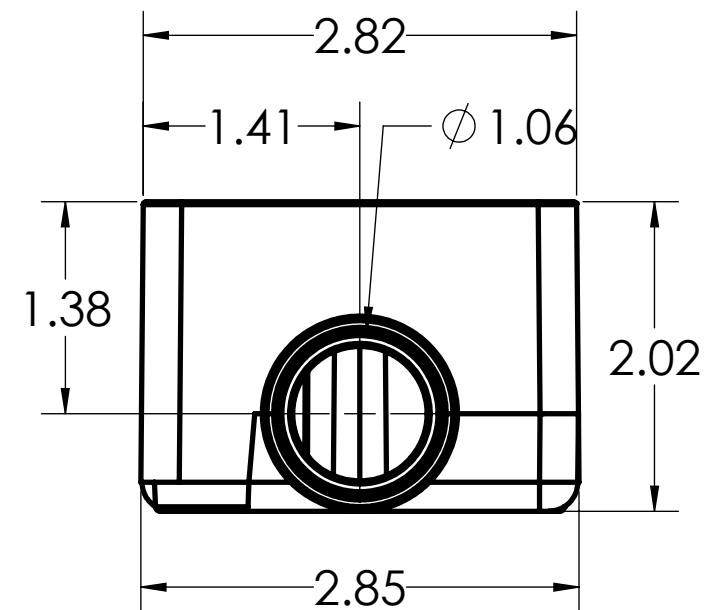

DIMENSIONS SHOWN ARE FOR REFERENCE AND ARE SUBJECT TO CHANGE WITHOUT NOTICE

Kraloy, a Division of Multi Fittings Corp.
under license

PART DESCRIPTION

FSE07 3/4" PVC FSE SING. GANG BOX KRALOY

PRODUCT CODE:
078230

UNIT: INCHES UNLESS
DUAL DIMENSION: INCH [METRIC]

SCALE:
NTS

DRAWN: B.T.

DIMENSIONS SHOWN ARE FOR REFERENCE AND ARE SUBJECT TO CHANGE WITHOUT NOTICE

Kraloy, a Division of Multi Fittings Corp.
under license

PART DESCRIPTION

FSE07 3/4" PVC FSE SING. GANG BOX KRALOY

PRODUCT CODE:
078230

UNIT: INCHES UNLESS
DUAL DIMENSION: INCH [METRIC]

SCALE:
NTS

DRAWN: B.T.