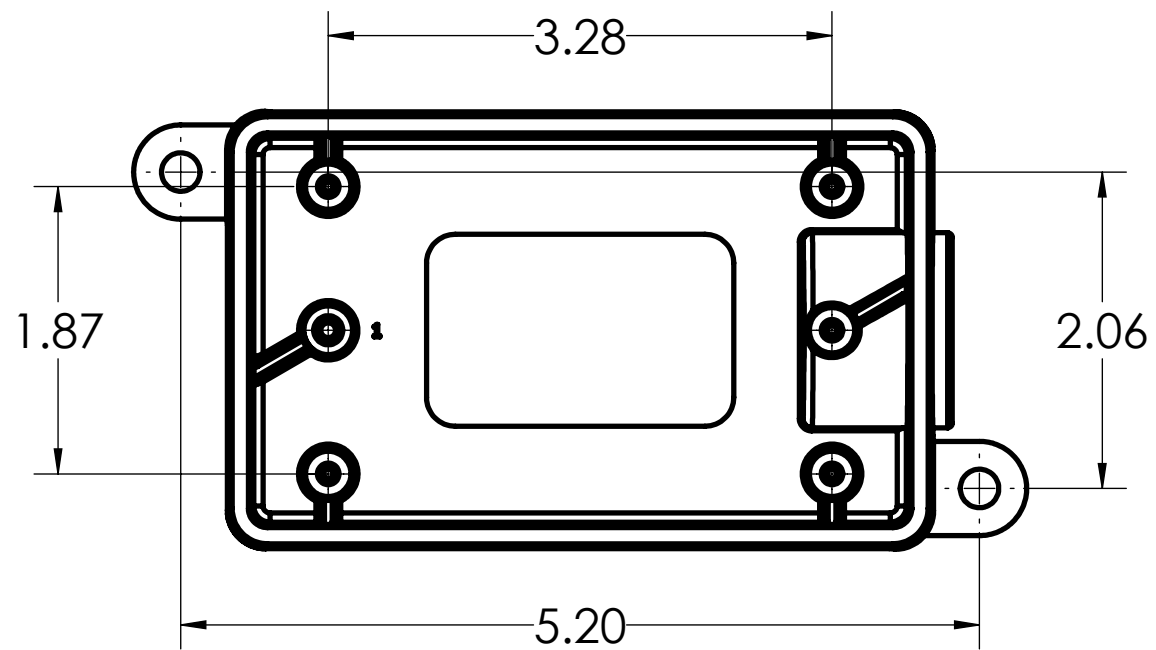

DIMENSIONS SHOWN ARE FOR REFERENCE AND ARE SUBJECT TO CHANGE WITHOUT NOTICE

Kraloy, a Division of Multi Fittings Corp.
under license

PART DESCRIPTION

FSE07 3/4" PVC FSE SING. GANG BOX KRALOY

PRODUCT CODE:
078230

UNIT: INCHES UNLESS
DUAL DIMENSION: INCH [METRIC]

SCALE:
NTS

DRAWN: B.T.

DIMENSIONS SHOWN ARE FOR REFERENCE AND ARE SUBJECT TO CHANGE WITHOUT NOTICE

Kraloy, a Division of Multi Fittings Corp.
under license

PART DESCRIPTION

FSE07 3/4" PVC FSE SING. GANG BOX KRALOY

PRODUCT CODE:
078230

UNIT: INCHES UNLESS
DUAL DIMENSION: INCH [METRIC]

SCALE:
NTS

DRAWN: B.T.