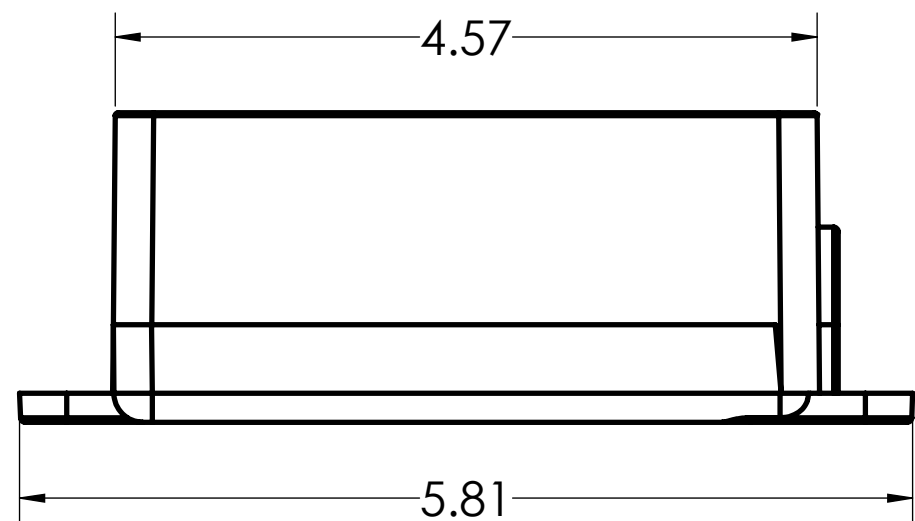

DIMENSIONS SHOWN ARE FOR REFERENCE AND ARE SUBJECT TO CHANGE WITHOUT NOTICE

Kraloy, a Division of Multi Fittings Corp.
under license

PART DESCRIPTION

FSE07 3/4" PVC FSE SING. GANG BOX KRALOY

PRODUCT CODE:
078230

UNIT: INCHES UNLESS
DUAL DIMENSION: INCH [METRIC]

SCALE:
NTS

DRAWN: B.T.

DIMENSIONS SHOWN ARE FOR REFERENCE AND ARE SUBJECT TO CHANGE WITHOUT NOTICE

Kraloy, a Division of Multi Fittings Corp.
under license

PART DESCRIPTION

FSE07 3/4" PVC FSE SING. GANG BOX KRALOY

PRODUCT CODE:
078230

UNIT: INCHES UNLESS
DUAL DIMENSION: INCH [METRIC]

SCALE:
NTS

DRAWN: B.T.