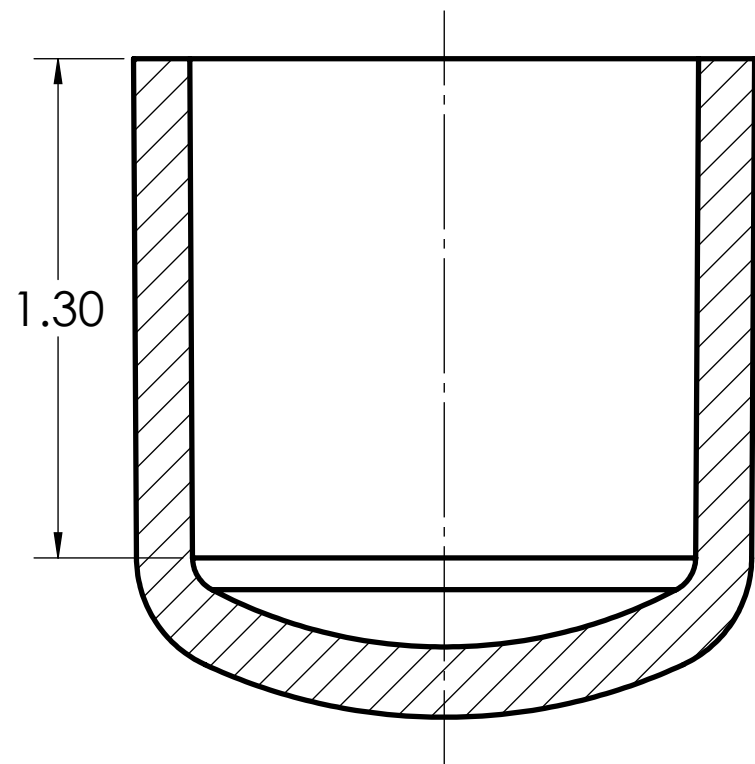

DIMENSIONS SHOWN ARE FOR REFERENCE AND ARE SUBJECT TO CHANGE WITHOUT NOTICE		
Kraloy, a Division of Multi Fittings Corp. under license		
PART DESCRIPTION EC10 1" PVC END CAP KRALOY		
PRODUCT CODE: 078316	UNIT: INCHES UNLESS DUAL DIMENSION: INCH [METRIC]	SCALE: NTS
DRAWN:	B.T.	