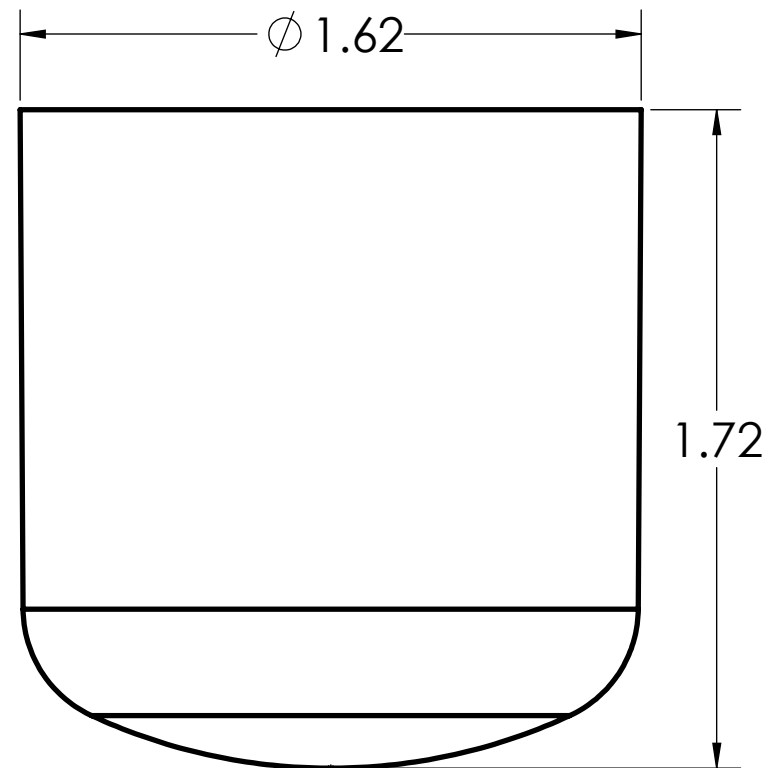

DIMENSIONS SHOWN ARE FOR REFERENCE AND ARE SUBJECT TO CHANGE WITHOUT NOTICE		
Kraloy, a Division of Multi Fittings Corp. under license		
PART DESCRIPTION EC10 1" PVC END CAP KRALOY		
PRODUCT CODE: 078316	UNIT: INCHES UNLESS DUAL DIMENSION: INCH [METRIC]	SCALE: NTS
DRAWN:	B.T.	