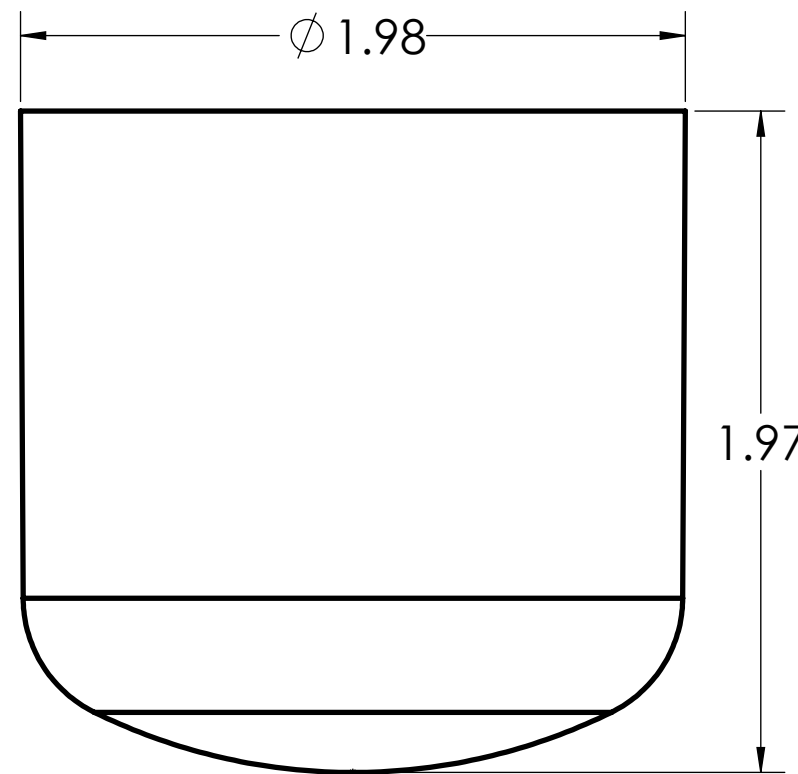

DIMENSIONS SHOWN ARE FOR REFERENCE AND ARE SUBJECT TO CHANGE WITHOUT NOTICE

Kraloy, a Division of Multi Fittings Corp.
under license

PART DESCRIPTION
EC12 1 1/4" PVC END CAP KRALOY

PRODUCT CODE: 078317	UNIT: INCHES UNLESS DUAL DIMENSION: INCH [METRIC]	SCALE: NTS
DRAWN: B.T.		