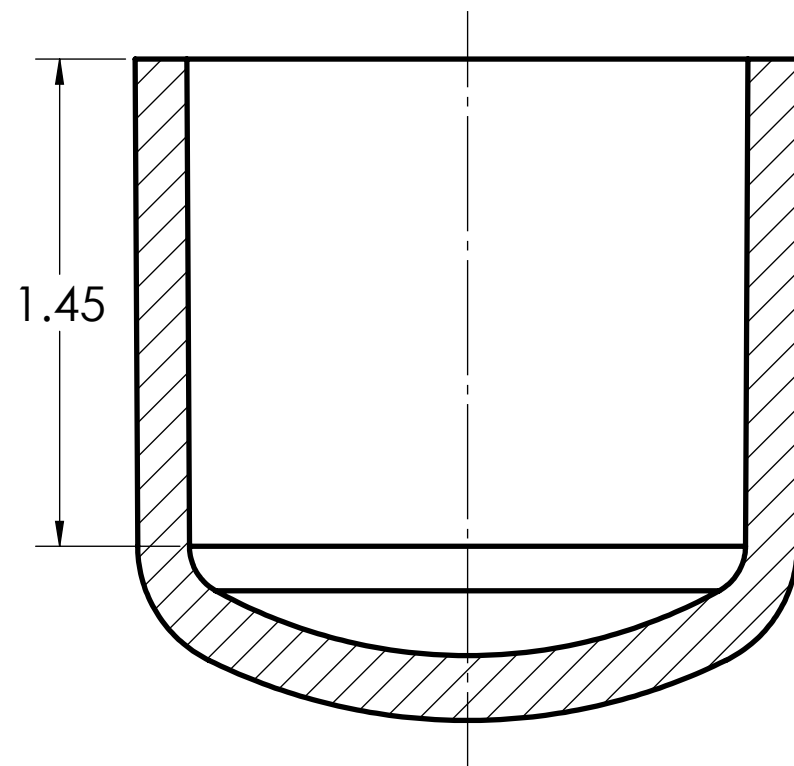

DIMENSIONS SHOWN ARE FOR REFERENCE AND ARE SUBJECT TO CHANGE WITHOUT NOTICE

Kraloy, a Division of Multi Fittings Corp.
under license

PART DESCRIPTION
EC12 1 1/4" PVC END CAP KRALOY

PRODUCT CODE: 078317	UNIT: INCHES UNLESS DUAL DIMENSION: INCH [METRIC]	SCALE: NTS
DRAWN: B.T.		