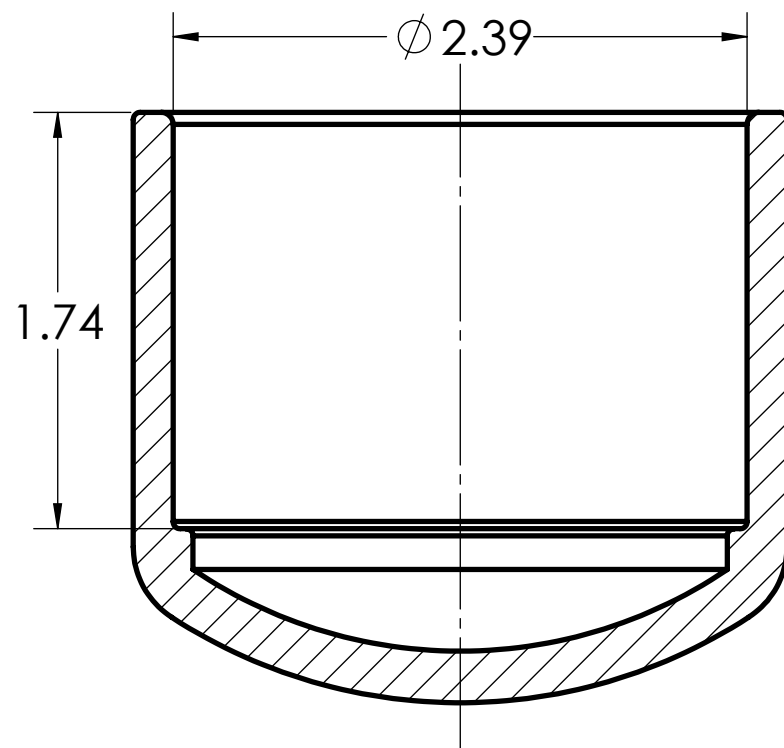

DIMENSIONS SHOWN ARE FOR REFERENCE AND ARE SUBJECT TO CHANGE WITHOUT NOTICE

**Kraloy, a Division of Multi Fittings Corp.**  
under license

PART DESCRIPTION  
EC20 2" PVC END CAP KRALOY

PRODUCT CODE:  
078319

UNIT: INCHES UNLESS  
DUAL DIMENSION: INCH [METRIC]

SCALE:  
NTS

DRAWN: T.Q.

DIMENSIONS SHOWN ARE FOR REFERENCE AND ARE SUBJECT TO CHANGE WITHOUT NOTICE

**Kraloy, a Division of Multi Fittings Corp.**  
under license

PART DESCRIPTION  
EC20 2" PVC END CAP KRALOY

PRODUCT CODE:  
078319

UNIT: INCHES UNLESS  
DUAL DIMENSION: INCH [METRIC]

SCALE:  
NTS

DRAWN: T.Q.