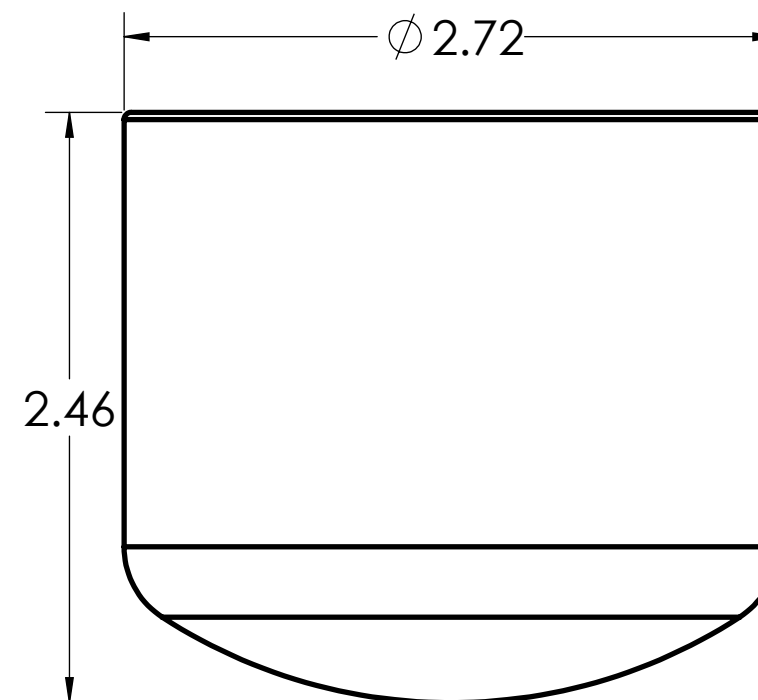

DIMENSIONS SHOWN ARE FOR REFERENCE AND ARE SUBJECT TO CHANGE WITHOUT NOTICE

**Kraloy, a Division of Multi Fittings Corp.**  
under license

PART DESCRIPTION  
EC20 2" PVC END CAP KRALOY

PRODUCT CODE:  
078319

UNIT: INCHES UNLESS  
DUAL DIMENSION: INCH [METRIC]

SCALE:  
NTS

DRAWN: T.Q.

DIMENSIONS SHOWN ARE FOR REFERENCE AND ARE SUBJECT TO CHANGE WITHOUT NOTICE

**Kraloy, a Division of Multi Fittings Corp.**  
under license

PART DESCRIPTION  
EC20 2" PVC END CAP KRALOY

PRODUCT CODE:  
078319

UNIT: INCHES UNLESS  
DUAL DIMENSION: INCH [METRIC]

SCALE:  
NTS

DRAWN: T.Q.