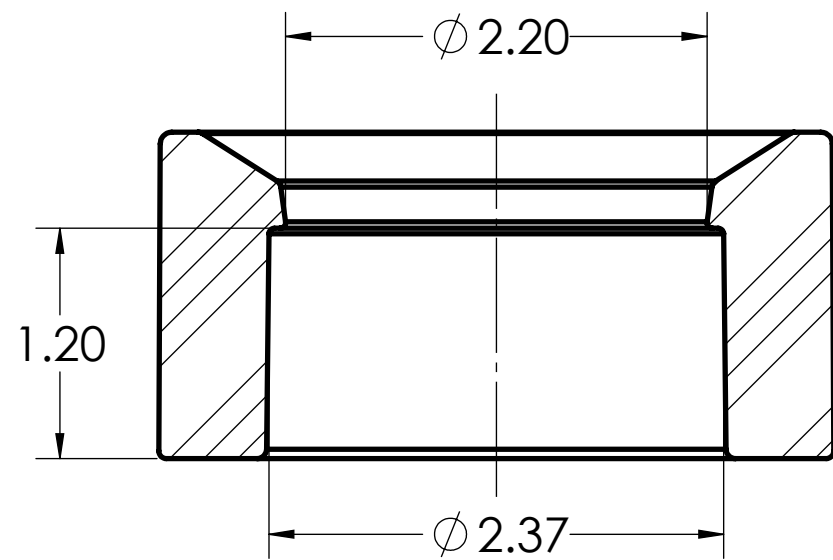

DIMENSIONS SHOWN ARE FOR REFERENCE AND ARE SUBJECT TO CHANGE WITHOUT NOTICE

Kraloy, a Division of Multi Fittings Corp.
under license

PART DESCRIPTION
MR3020 3"x2" PVC RED. BUSHING KRALOY

PRODUCT CODE: 078365	UNIT: INCHES UNLESS DUAL DIMENSION: INCH [METRIC]	SCALE: NTS
DRAWN: S.I.		