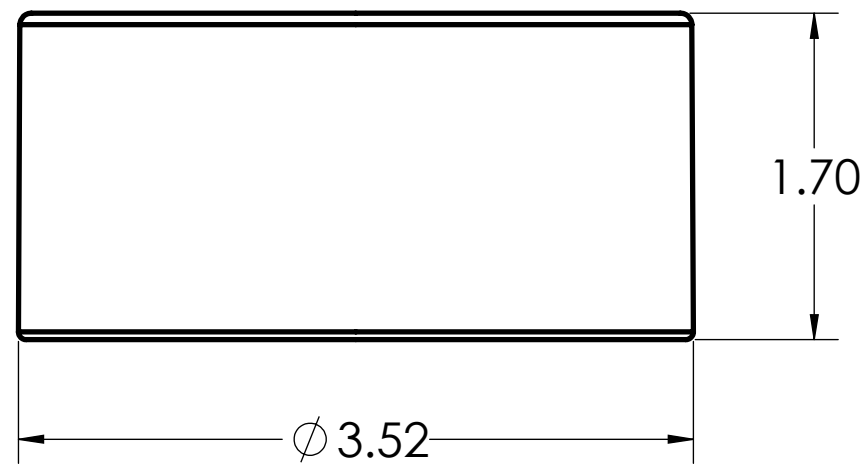

DIMENSIONS SHOWN ARE FOR REFERENCE AND ARE SUBJECT TO CHANGE WITHOUT NOTICE

Kraloy, a Division of Multi Fittings Corp.
under license

PART DESCRIPTION
MR3020 3"x2" PVC RED. BUSHING KRALOY

PRODUCT CODE: 078365	UNIT: INCHES UNLESS DUAL DIMENSION: INCH [METRIC]	SCALE: NTS
DRAWN: S.I.		