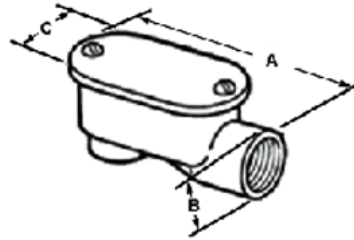

Catalog Number	1028
Manufacturer	Bridgeport Fittings
Description	Service Entrance Fitting, 1-1/4 In Trade Size, Enamel Paint, 1.25 In Hub Size, 5-11/16 In Length, 2-7/16 In Width, Flush Mount, 1 LB/Ea
Weight per unit	1.0 (lbs/each)
Product Category	Aluminum

Taxonomies, Classifications, and Categories

Category Description	SLB'S & JAKE ELL'S
Type	Service Entrance LB

Packaging

Carton	1
Package	10
Weight Per each	1

Uses, Certifications, and Standards

Application	Allows access to the interior of a conduit system for inspection, pulling and maintenance.
Mounting standard	Mounts flush against structure. UL mA

Aluminum with Cover & Gasket

Images

Application

Allows access to the interior of a conduit system for inspection, pulling and maintenance.

Product Information

Material: Aluminum
Finish: Enamel paint

Certifications & Codes:

Dimension B in Inches: 2-1/4

Dimension C in Inches: 2-7/16

Catalog ID: 1028

UPC Number: 781747010285

Description: Service Entrance, LB, Aluminum, Size 1-1/4 Inch

Application: Allows access to the interior of a conduit system for inspection, pulling and maintenance.