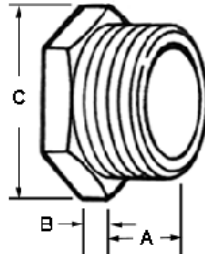

### Images

[Download Photo Image](#)

[Download Dimensional Image](#)

Dimension A in Inches: 1

Dimension B in Inches: 3/8

Dimension C in Inches: 3-3/8

### Application

When used with a locknut, conduit nipples serve as a short raceway between enclosures.

**UPC Number:** 781747911087

**Description:** Nipple, Conduit, Zinc Die Cast, Size 2 1/2 Inch

**Application:** When used with a locknut, conduit nipples serve as a short raceway between enclosures.

**Trade Size:** 2-1/2"