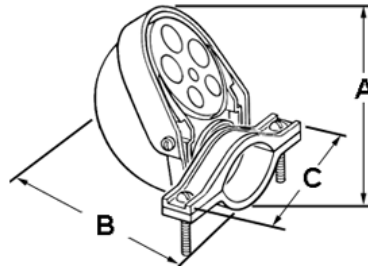

Packaging

Carton	1
Package	5
Weight Per each	1.6

Uses, Certifications, and Standards

Application	Clamp type entrance cap for rigid conduit and IMC. 2 hole 9/16" dia.; 2 holes 3/4" dia.; 3 holes 1" dia.
standard	UL mA

Clamp-On Type

Images

Application

Clamp type entrance cap for rigid conduit and IMC. 2 hole 9/16" dia.; 2 holes 3/4" dia.; 3 holes 1" dia.

Product Information

Material: Aluminum
 Finish: Plain

Certifications & Codes:

NEMA Standard: FB-1
 UL File Number: E11259
 UL Standard: UL-514B
 UNSPSC: 39121311

[Download Photo Image](#)

[Download Dimensional Image](#)

Dimension A in Inches: 7

Dimension B in Inches: 5-3/4

Dimension C in Inches: 4-7/16

Catalog ID: 1256

UPC Number: 781747012562

Description: Entrance Cap, Clamp-On, Aluminum, Size 2 Inch

Application: Clamp type entrance cap for rigid conduit and IMC. 2 hole 9/16" dia.; 2 holes 3/4" dia.; 3 holes 1" dia.