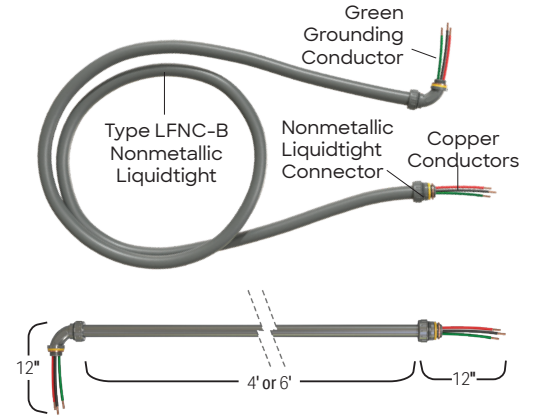

Neutral Conductors

- White 120/208V

Grounding

- Insulated Green Copper Grounding Conductor

Maximum Voltage Rating

- 600V

Maximum Temperature Rating

- 80°C (Dry); 60°C (Wet)

Reference & Rating

- UL 83, 514B and 1660, File Reference E96572
- NEC® 250, 356, 410, 430, 440
- Made in USA of US and/or imported materials

Conductor AWG (Color)	Conduit Trade Size x Length (ft)	Product Code	Units Per Package
10-3 Stranded (Black, Red, Green)	½ x 4	8014	10 per Box
10-3 Stranded (Black, Red, Green)	½ x 6	8015	10 per Box
8-3 Stranded (Black, Red, Green)	¾ x 4	8016	10 per Box
8-3 Stranded (Black, Red, Green)	¾ x 6	8017	8 per Box
10-3 Stranded (Black, Red, Green)	½ x 4	8021	20 Bulk
10-3 Stranded (Black, Red, Green)	½ x 6	8022	15 Bulk
8-3 Stranded (Black, Red, Green)	¾ x 4	8023	10 Bulk
8-3 Stranded (Black, Red, Green)	¾ x 6	8024	10 Bulk

Note: All Whips come with one straight non-metallic liquidtight connector and one 90 angle non-metallic liquidtight connector. Other conductor colors available by special request.

Non-Metallic Fixture Whips

Note: All Whips come with one straight non-metallic liquidtight connector and one 90 angle non-metallic liquidtight connector. Other conductor colors available by special request.