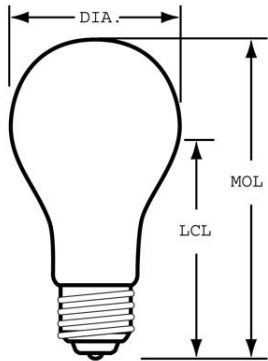

GE
Lighting

72532 - 150A21/RS-PK6

GE rough service work light 150/133 watt A21 1-pack

- 130/120 volts
- A21 shape with medium base for use in rough service applications
- GE rough services worklight bulbs are specially designed with rugged filaments and mounts to withstand rough handling and shock better than regular household bulbs
- Lasts 0.9/2.4 years based on 3 hours per day usage
- Estimated yearly energy costs \$18.07/\$16.02 based on 3 hours per day \$0.11 per kWh
- Provides 2065/1580 lumens

GENERAL CHARACTERISTICS

Lamp Type	Incandescent - A-line
Bulb	A21
Base	Medium Screw (E26)
Filament	C-17
Bulb Finish	Inside frost
Rated Life	1000.0 hrs
Primary Application	Rough Service

PHOTOMETRIC CHARACTERISTICS

Initial Lumens	2065.0 /1580.0
Nominal Initial Lumens per Watt	13 /11

ELECTRICAL CHARACTERISTICS

Wattage	150.0
Voltage	130.0

DIMENSIONS

Maximum Overall Length (MOL)	5.3700 in(136.4 mm)
Bulb Diameter (DIA)	3.750 in(95.2 mm)
Light Center Length (LCL)	4.060 in(103.1 mm)