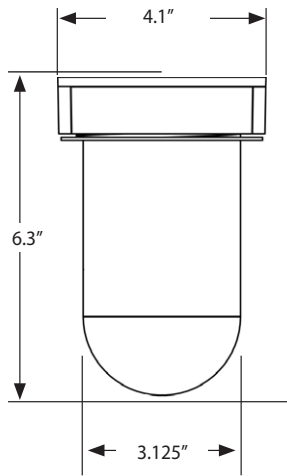

P/N 15982: Includes 14-Watt LED Luminaire with Internal Heat Sink and 18 Cubic Inch Junction Box

PROSERIES JUNIOR: DIMENSIONAL REFERENCES

P/N 15980: ProSeries Junior LED Utility Lamp

P/N 15981: ProSeries Junior LED Utility Luminaire Upgrade