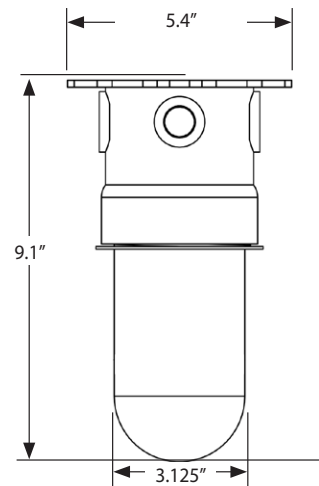

P/N 15982: Includes 14-Watt LED Luminaire with Internal Heat Sink and 18 Cubic Inch Junction Box

PROSERIES JUNIOR: DIMENSIONAL REFERENCES

P/N 15980: ProSeries Junior LED Utility Lamp

P/N 15981: ProSeries Junior LED Utility Luminaire Upgrade