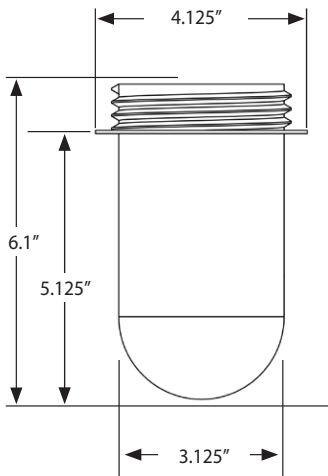

P/N 15982: Includes 14-Watt LED Luminaire with Internal Heat Sink and 18 Cubic Inch Junction Box

PROSERIES JUNIOR: DIMENSIONAL REFERENCES

P/N 15980: ProSeries Junior LED Utility Lamp

P/N 15981: ProSeries Junior LED Utility Luminaire Upgrade