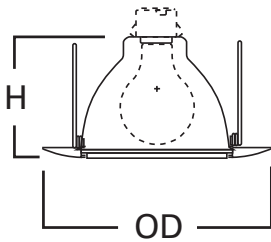

E26 6" Trim Series

DESCRIPTION

Albalite lens with reflector 6" trim family for use in recessed downlighting. Compatible for use in Halo and other housings.

Catalog #		Type
Project		
Comments		Date
Prepared by		

SPECIFICATION FEATURES

- White trim with Albalite glass lens
- PS version features non-conductive, non-corrosive gasketed polymer (plastic) trim ring
- PS version is "dead-front" construction and is wet location listed for use in showers
- Torsion spring retention
- PS version is Air-Tite; making any installation Air-Tite