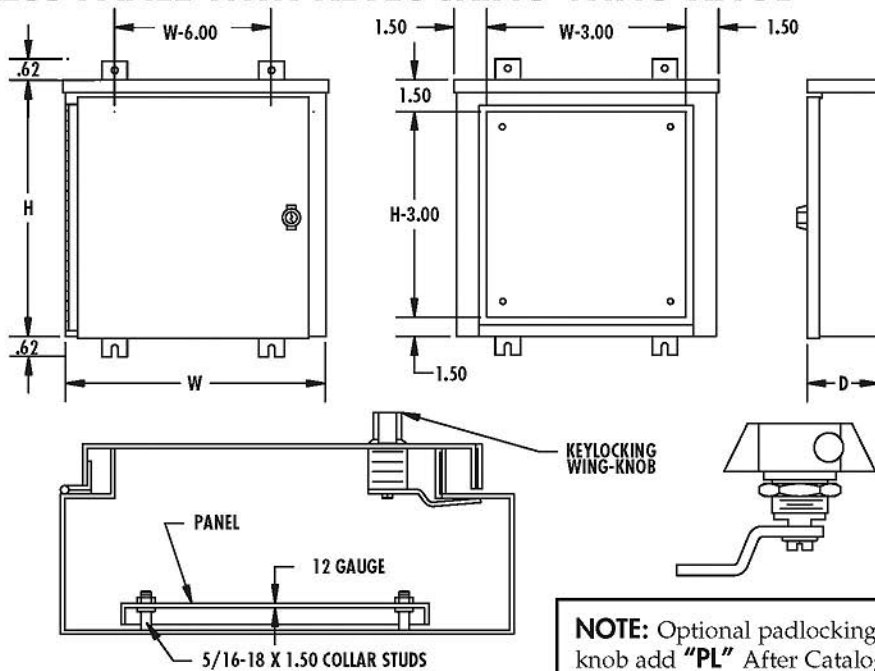

TYPE 3R-HINGED COVER-PAINTED ENCLOSURES - LESS PANEL WITH KEYLOCKING WING KNOB

- CONSTRUCTION:**
- CODE GAUGE PAINT GRIP GALVANIZED STEEL
 - DRIP SHIELD TOP, FRONT, BACK, AND SIDES PROTECT FROM FALLING RAIN, SNOW, OR SLEET
 - CONTINUOUS HINGE
 - COVER FASTENED SECURELY WITH KEY LOCKING WING KNOB
 - STUDS PROVIDED FOR MOUNTING OPTIONAL PANEL

- FINISH:**
- ANSI 61 GRAY POLYESTER POWDER COATING INSIDE AND OUT

NOTE: Optional padlocking wing knob add "PL" After Catalog Number

TYPE 3R

TYPE 3R HINGED			3/4" PLYWOOD PANEL		STEEL PANEL	
Enclosure Size HxWxD	Catalog Number	Weight	Catalog Number	Weight	Catalog Number	Weight
16x12x6	16126RE	20	1612PW	1	1612P	4
16x16x6	16166RE	23	1616PW	2	1616P	6
20x16x6	20166RE	27	2016PW	2	2016P	9
24x18x6	24186RE	40	2418PW	3	2418P	12
24x24x6	24246RE	50	2424PW	4	2424P	15
36x36x6	36366RE	105	3636PW	8	3636P	37
20x20x8	20208RE	43	2020PW	3	2020P	10
24x20x8	24208RE	48	2420PW	3	2420P	13
24x24x8	24248RE	54	2424PW	4	2424P	15
30x24x8	30248RE	64	3024PW	5	3024P	19
36x24x8	36248RE	60	3624PW	6	3624P	24
36x30x8	36308RE	97	3630PW	7	3630P	30
36x36x8	36368RE	111	3636PW	8	3636P	37
48x36x8	48368RE	125	4836PW	12	4836P	49
24x24x10	242410RE	56	2424PW	4	2424P	15
36x24x10	362410RE	74	3624PW	6	3624P	24
36x36x10	363610RE	115	3636PW	8	3636P	37
24x24x12	242412RE	61	2424PW	4	2424P	15
30x30x12	303012RE	88	3030PW	6	3030P	19
36x24x12	362412RE	88	3624PW	6	3624P	24
36x30x12	363012RE	98	3630PW	7	3630P	30
36x36x12	363612RE	113	3636PW	8	3636P	37
42x30x12	423012RE	111	4230PW	8	4230P	35
42x36x12	423612RE	126	4236PW	10	4236P	43
48x36x12	483612RE	139	4836PW	12	4836P	49
60x36x12	603612RE	165	6036PW	17	6036P	61

DOUBLE DOOR

48x48x10	DW484810RE	264	DW4848PW	17	DW4848P	80
48x48x12	DW484812RE	280	DW4848PW	17	DW4848P	80

FOR LARGE QUANTITIES CALL FACTORY