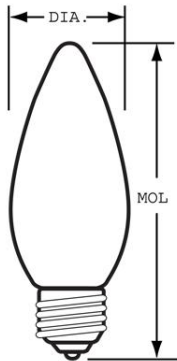

GE
Lighting

22756 - 25BM CD2

GE crystal clear 25 watt blunt tip 2-pack

- Add a decorative touch by using GE Crystal Clear bulbs in chandeliers, sconces or anywhere the bulb is visible.
- These GE Crystal Clear bulbs are ideal for ceiling fans
- Smaller, better-fitting bulb makes them less visible in fixture than regular bulbs
- Rugged filament withstands fan vibration.
- 2500K soft white light appearance
- Add sparkle to your decorative fixtures with GE crystal clear bulbs. The clear glass and elegant filament design provide a decorative touch in fixtures where the bulb is visible. GE crystal clear decorative bulb shape compliments fixtures where the bulb is visible, like sconces and chandeliers
- Blunt Tip candle with medium base for use in chandeliers and sconces
- Estimated yearly energy costs \$3.01 based on 3 hours per day \$0.11 per kWh
- Lasts 1.4 years based on 3 hours per day usage
- 170 lumens providing subtle, reassuring™ light

GENERAL CHARACTERISTICS

Lamp Type	Incandescent - Decorative
Bulb	B13
Base	Medium Screw (E26)
Filament	C-7A
Bulb Finish	Clear
Rated Life (NOM)	1500.0 h
Bulb Material	Soft glass
Primary Application	Ceiling Fan;Chandelier

PHOTOMETRIC CHARACTERISTICS

Initial Lumens (NOM)	170.0
Color Temperature (NOM)	2500.0 K

ELECTRICAL CHARACTERISTICS

Wattage (NOM)	25.0
Voltage (NOM)	120.0

DIMENSIONS

Maximum Overall Length (MOL) (NOM)	4.620 in(117.3 mm)
Bulb Diameter (DIA) (NOM)	1.625 in(41.3 mm)