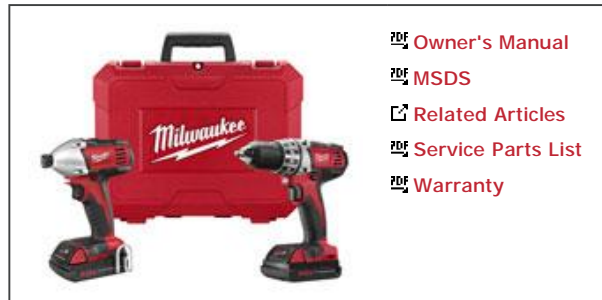

M18 2-TOOL COMBO KIT

- [PDF Owner's Manual](#)
- [PDF MSDS](#)
- [Related Articles](#)
- [PDF Service Parts List](#)
- [PDF Warranty](#)

[Zoom](#)   [Where To Buy](#)   [Email To A Friend](#)

FEATURES

- M18 ½" Compact Drill/Driver Delivers 400 In-lbs of Torque and is Only 4 lbs. and 7 ¾" Long
- M18 ¼" Hex Compact Impact with the Milwaukee 4-Pole Frameless Motor Delivers 1400 In-lbs. of torque

SPECIFICATIONS

- Voltage   **18V**
- Battery   **(2) 18V LITHIUM-ION Compact Battery Packs (48-11-1815)**
- Charger   **30-Minute Charger**
- Number of Tools   **2**
- Carrier   **Carrying Case**
- Shipping Weight   **14 lbs.**

INCLUDES

- **(2) 18V LITHIUM-ION Compact Battery Packs (48-11-1815)**
- **18V Charger (48-59-1801)**
- **Carrying Case**

The M18 2-Tool Combo Kit Combines Power Tools and Accessories in a Convenient Carrying Case at a Great Price.

RELATED PRODUCTS

- [18V XC High Capacity LITHIUM-ION Battery](#)

- [18V LITHIUM-ION Battery Charger](#)

- [18V Compact LITHIUM-ION Battery](#)

- [14 Piece Thunderbolt® Black and Bronze Drill Bit Set](#)