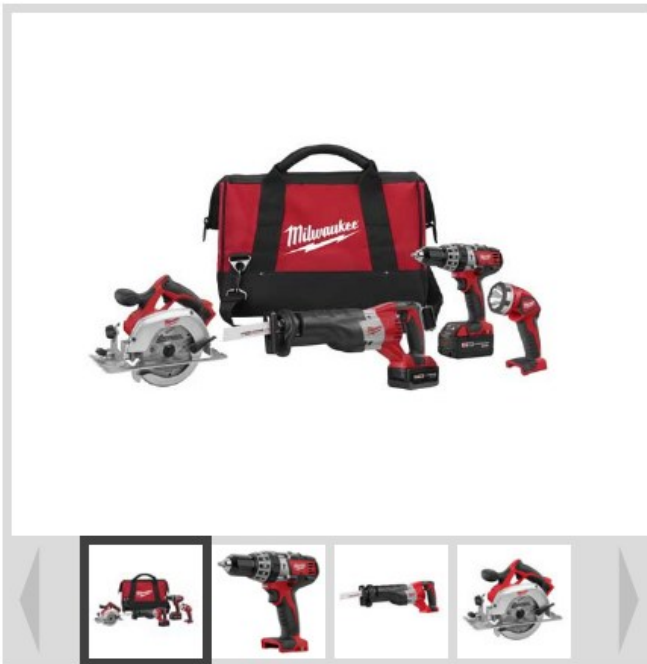

BUY NOW

Home > Products > Tools > Cordless Tools > Combo Kits > M18™ Cordless LITHIUM-ION 4-Tool Combo Kit

M18™ Cordless LITHIUM-ION 4-Tool Combo Kit

2694-24

PRINT

996

Share

3358

ShareThis

4453

Be the first to [Write a Review](#)

The 2694-24 M18 cordless LITHIUM-ION 4-tool combo kit includes the 1/2" Hammer Drill / Driver (2602-20), Sawzall® Recip Saw (2620-20), Circular Saw (2630-20), and Work Light (49-24-0171). The M18™ Cordless LITHIUM-ION System's patented technologies and electronics, innovative motor design, and superior ergonomics provide the most efficient blend of power, weight and performance in the industry. Powered by RED LITHIUM™, the M18™ cordless LITHIUM-ION system delivers more torque, more power, and longer run-time than the competition.

FIND RETAILERS

FEATURES

- M18™ Cordless ½" Hammer Drill / Driver with Milwaukee 4-Pole Frameless Motor delivers 525 in-lbs of peak torque, 0-550/0-1,700 RPM, & 29,000 BPM
- M18™ Cordless Sawzall® Reciprocating Saw with Patented Gear-Protecting Clutch and Counter Balance Mechanism
- M18™ Cordless 6-½" Circular Saw Delivers 3,500 RPM with Magnesium Upper and Lower Guards for Maximum Durability
- M18™ Cordless Work Light Provides a Fold-Away Hook for Hands Free Use and a 135-Degree Rotating Head to Direct Light at the Work Area