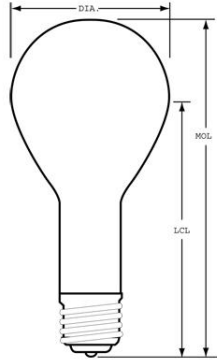

GE
Lighting

21079 - 300/IF

GE PS35

GENERAL CHARACTERISTICS

Lamp Type	Incandescent - A-line
Bulb	PS35
Base	Mogul Screw (E39)
Filament	C-9
Bulb Finish	Inside frost
Rated Life	1000.0 hrs
Bulb Material	Soft glass
Primary Application	Standard

PHOTOMETRIC CHARACTERISTICS

Initial Lumens	5150.0
Nominal Initial Lumens per Watt	19

ELECTRICAL CHARACTERISTICS

Wattage	300.0
Voltage	130.0

DIMENSIONS

Maximum Overall Length (MOL)	9.3700 in(238.0 mm)
Bulb Diameter (DIA)	4.375 in(111.1 mm)
Light Center Length (LCL)	7.000 in(177.8 mm)