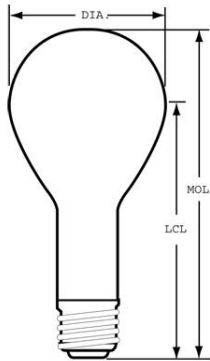

GE
Lighting

73790 - 300M/IF/130V-PK3

GE soft white 300/266 watt PS25 1-pack

• GE soft white bulbs provide warm, pleasing everyday light without harsh glares and shadows. Use general purpose GE soft white bulbs in common household fixtures like table lamps, floor lamps, enclosed ceiling fixtures and bare lamp sockets

- Lasts 0.7 years based on 3 hours per day usage
- Estimated yearly energy costs $36.14/$32.16 based on 3 hours per day $0.11 per kWh
- PS25 shape with medium base for use in table lamps and enclosed fixtures
- 2715K soft white light appearance
- 6120/4650 lumens providing strong, vibrant™ light

GENERAL CHARACTERISTICS

Lamp Type	Incandescent - A-line
Bulb	PS25
Base	Medium Screw (E26)
Filament	CC-8
Bulb Finish	Inside frost
Rated Life	750.0 hrs
Bulb Material	Soft glass
Primary Application	Standard

PHOTOMETRIC CHARACTERISTICS

Initial Lumens	6120.0 /4170.0
Nominal Initial Lumens per Watt	20 /15

ELECTRICAL CHARACTERISTICS

Wattage	300.0
Voltage	130.0

DIMENSIONS

Maximum Overall Length (MOL)	6.9300 in(176.0 mm)
Bulb Diameter (DIA)	3.125 in(79.4 mm)
Light Center Length (LCL)	5.180 in(131.6 mm)

PRODUCT INFORMATION

Product Code	73790
Description	300M/IF/130V-PK3
Standard Package	Case
Standard Package GTIN	00043168737906
Standard Package Quantity	3
Sales Unit	Unit
No Of Items Per Sales Unit	1
No Of Items Per Standard Package	3
UPC	043168982627