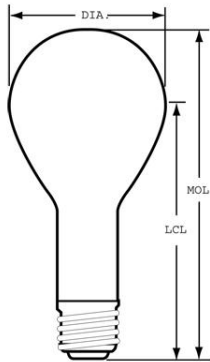

GE
Lighting

73790 - 300M/IF/130V-PK3

GE soft white 300/266 watt PS25 1-pack

• GE soft white bulbs provide warm, pleasing everyday light without harsh glares and shadows. Use general purpose GE soft white bulbs in common household fixtures like table lamps, floor lamps, enclosed ceiling fixtures and bare lamp sockets

- Lasts 0.7 years based on 3 hours per day usage
- Estimated yearly energy costs $36.14/$32.16 based on 3 hours per day $0.11 per kWh
- PS25 shape with medium base for use in table lamps and enclosed fixtures
- 2715K soft white light appearance
- 6120/4650 lumens providing strong, vibrant™ light

GENERAL CHARACTERISTICS

Lamp Type	Incandescent - A-line
Bulb	PS25
Base	Medium Screw (E26)
Filament	CC-8
Bulb Finish	Inside frost
Rated Life	750.0 hrs
Bulb Material	Soft glass
Primary Application	Standard

PHOTOMETRIC CHARACTERISTICS

Initial Lumens	6120.0 /4170.0
Nominal Initial Lumens per Watt	20 /15

ELECTRICAL CHARACTERISTICS

Wattage	300.0
Voltage	130.0

DIMENSIONS

Maximum Overall Length (MOL)	6.9300 in(176.0 mm)
Bulb Diameter (DIA)	3.125 in(79.4 mm)
Light Center Length (LCL)	5.180 in(131.6 mm)

PRODUCT INFORMATION

Product Code	73790
Description	300M/IF/130V-PK3
Standard Package	Case
Standard Package GTIN	00043168737906
Standard Package Quantity	3
Sales Unit	Unit
No Of Items Per Sales Unit	1
No Of Items Per Standard Package	3
UPC	043168982627