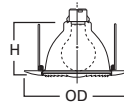

HOUSING / LAMP:
H7TNB: 60W A19

DIMENSIONS: Height: 4" [101mm]; OD: 8" [203mm]