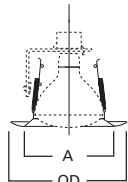

428 White Splay Trim

428P White Splay Trim

HOUSING / LAMP:
H7RT: 120W BR40, 150W R40
H7T: 120W BR40, 150W R40
H7TCP: 120W BR40, 150W R40

DIMENSIONS: Aperture: 3-7/8" [98mm]; OD: 7-3/4" [197mm]

79 Pinhole Trim

79P White Trim