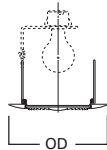

HOUSING / LAMP:
H7RT: 60W A19
H7T: 60W A19
H7TCP: 60W A19

DIMENSIONS: OD: 8" [203mm]