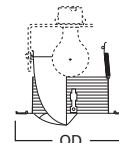

425 Wall Wash with Coilex® Baffle and Scoop

425W White Trim with White baffle

425P White Trim with Black Baffle

HOUSING / LAMP:

H7RT: 60W A19

H7T: 60W A19

H7TCP: 60W A19

DIMENSIONS: OD: 7-1/4" [184mm]