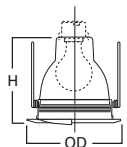

430 Wall Wash with Baffle and Full Reflector

430W White Trim with White Baffle, AIR-TITE™

430P White Trim with Black Baffle, AIR-TITE™

HOUSING / LAMP:

H7T: 90W TB19, 100W A19, 100W BT15, 100W MB19

H7TNB: 90W TB19, 100W A19, 100W BT15, 100W MB19

H7TCP: 90W TB19, 100W A19, 100W BT15, 100W MB19

DIMENSIONS: Height: 5" [127mm]; OD: 7-1/4" [184mm]