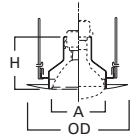

HOUSING / LAMP:
H7RT: 60W A19
H7T: 60W A19
H7TCP: 60W A19

DIMENSIONS: Aperture: 5-3/4" [146mm]; OD: 7-1/4" [184mm]

300 Open Trim with Socket Support

300P White Trim
300SN Satin Nickel Trim
300TBZ Tuscan Bronze Trim