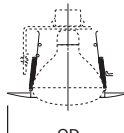

DIMENSIONS: OD: 7-1/4" [184mm]

401 Open Trim

401P White Trim
401AL Satin Aluminum Trim
401PB Polished Brass Trim

HOUSING / LAMP:
H7RT: 120W BR40, 150W R40
H7T: 120W BR40, 150W R40
H7TCP: 120W BR40, 150W R40