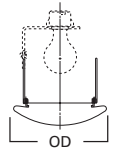

173P White Trim with Fresnel Glass Lens
173PS White Trim with Fresnel Glass Lens, Wet Location, AIR-TITE™

HOUSING / LAMP:
H7TNB: 60W A19

DIMENSIONS: Height: 4" [101mm]; OD: 8" [203mm]

75 Diffuser

75 All Glass Diffuser