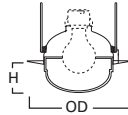

HOUSING / LAMP:
H7RT: 50W PAR30, 60W A19
H7T: 75W PAR30, 100W A19
H7TNB: 75W PAR30, 100W A19
H7TCP: 75W PAR30, 100W A19

DIMENSIONS: Height: 2-1/8" [54mm]; OD: 7-3/4" [197mm]