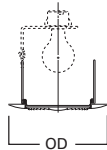

73 Fresnel Lens

73P White Trim with Fresnel Glass Lens
73PS White Trim with Fresnel Glass Lens, Wet Location

HOUSING / LAMP:
H7RT: 60W A19
H7T: 60W A19
H7TCP: 60W A19

DIMENSIONS: OD: 8" [203mm]

173 Fresnel Lens with Reflector