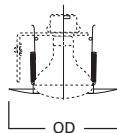

HOUSING / LAMP:
H7RT: 65W BR30, 75W R30, 75W PAR30, 75W PAR30L
H7T: 65W BR30, 75W R30, 75W PAR30
H7TCP: 65W BR30, 75W R30, 75W PAR30

DIMENSIONS: OD: 7-1/4" [184mm]