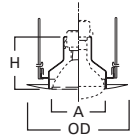

HOUSING / LAMP:
H7T: 65W BR30, 75W PAR30, 75W PAR30L, 75W R30
H7TNB: 65W BR30, 75W PAR30, 75W PAR30L, 75W R30
H7TCP: 65W BR30, 75W PAR30, 75W PAR30L, 75W R30

DIMENSIONS: Height: 4" [102mm]; OD: 7-1/4" [184mm]