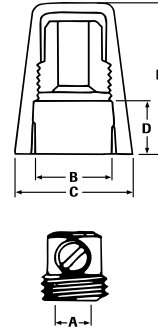

## Set Screw Wire Connector Dimensions (inches)

Insert		Shell			
Model	A	B	C	D	E
10	9/64	13/32	1/2	15/64	45/64
11	13/64	29/64	35/64	13/32	63/64
22	17/64	1/2	11/16	13/32	1