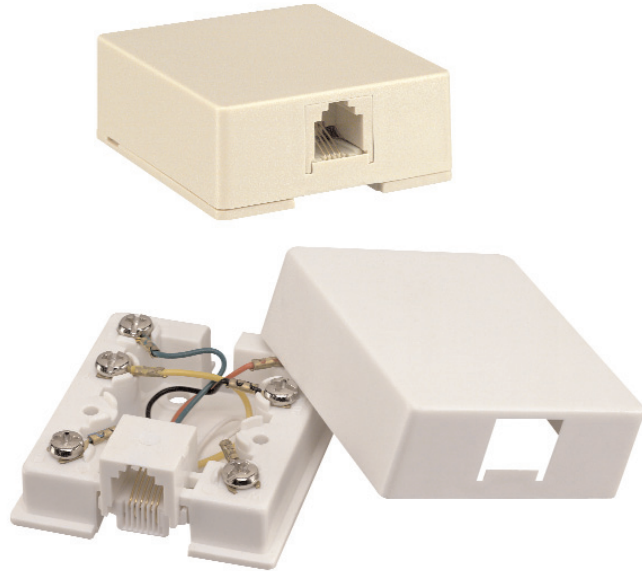

MODULAR SURFACE JACK

Single Telephone

Modular Surface Jack mounts to baseboard or wall. Screw terminals for easy installation.

Non-UL	UL/CUL	Color	Conductor
30-9746	30-8603	Light Almond	4
30-9746-BU	30-8603-BU	Light Almond	4
30-9604	30-8607	Ivory	4
30-9604-BU	30-8607-BU	Ivory	4
30-9604-50		Ivory	4
30-9603		Ivory	4
30-9603-BU		Ivory	4
30-9614	30-8609	White	4
30-9614-BU	30-8609-BU	White	4
30-9614-50		White	4
30-9624		Brown	4
	30-8627	Ivory	6
	30-8627-BU	Ivory	6
	30-8629	White	6
	30-8629-BU	White	6
	30-8623	Light Almond	6
	30-8623-BU	Light Almond	6
	30-8687	Ivory	8
	30-8687-BU	Ivory	8
	30-8689	White	8
	30-8689-BU	White	8
	30-8683	Light Almond	8
	30-8683-BU	Light Almond	8

Dual Telephone

Surface mounts to baseboard or wall. Dual jacks for hook-up of telephone and answering machine.

Non-UL	UL	UL/CUL	Color	Conductor
30-9605		30-8617	Ivory	4
30-9605-BU		30-8617-BU	Ivory	4
		30-8613	Light Almond	4
		30-8613-BU	Light Almond	4
		30-8619	White	4
		30-8619-BU	White	4
	30-8633-BU		Light Almond	6
	30-8637-BU		Ivory	6
	30-8639-BU		White	6
	30-8653-BU		Light Almond	8
	30-8659-BU		White	8
	30-8657		Ivory	8
	30-8657-BU		Ivory	8