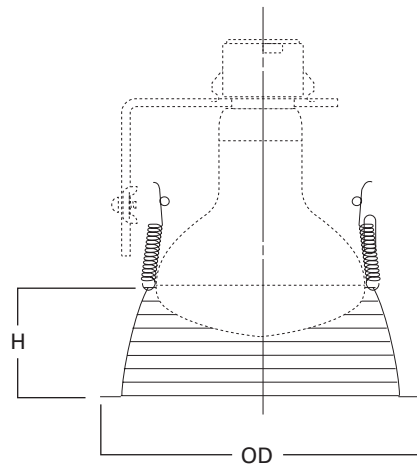

### Lamp Listings - Incandescent

H7T	65W BR30, 75W R30, 75W PAR30
H7TCP	
H7RT	65W BR30, 75W R30, 75W PAR30, 75W PAR30L

H7ICAT	45W PAR38, 50W PAR30, 65W BR30, 75W R30, 75W PAR30L
H7ICT	
H7RICAT	
H7RICT	

H7UICAT	65W BR30, 75W R30, 75W PAR30, 75W PAR30L, 90W PAR38, 90W BR40, 100W, R40
H7UICT	

### Lamp Listings - Incandescent

H27ICAT	50W PAR30, 65W BR30, 75W PAR30L
H27ICT	
H27RICAT	
H27RICT	
H27RT	65W BR30, 75W R30, 75W PAR30, 75W PAR30L
H27T	

**310W, P, SN, TBZ**  
Height: 3-1/16" [78mm]  
Outside Diameter: 7-1/4" [184mm]

**310WG, PG**  
Height: 3-1/16" [78mm]  
Outside Diameter: 8" [203mm]