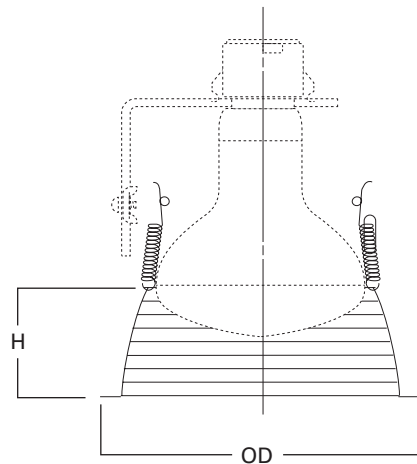

### Lamp Listings - Incandescent

H27ICAT	50W PAR30, 65W BR30, 75W PAR30L
H27ICT	
H27RICAT	
H27RICT	
H27RT	65W BR30, 75W R30, 75W PAR30, 75W PAR30L
H27T	

**310W, P, SN, TBZ**  
Height: 3-1/16" [78mm]  
Outside Diameter: 7-1/4" [184mm]

**310WG, PG**  
Height: 3-1/16" [78mm]  
Outside Diameter: 8" [203mm]