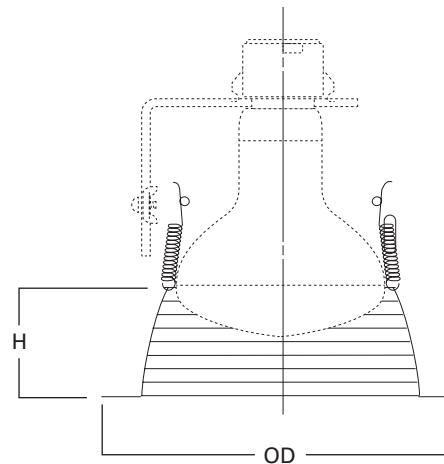

**310WG, PG**  
Height: 3-1/16" [78mm]  
Outside Diameter: 8" [203mm]

### Lamp Listings - Incandescent

H27ICAT	50W PAR30, 65W BR30, 75W PAR30L
H27ICT	
H27RICAT	
H27RICT	
H27RT	65W BR30, 75W R30, 75W PAR30, 75W PAR30L
H27T	

**310W, P, SN, TBZ**  
Height: 3-1/16" [78mm]  
Outside Diameter: 7-1/4" [184mm]