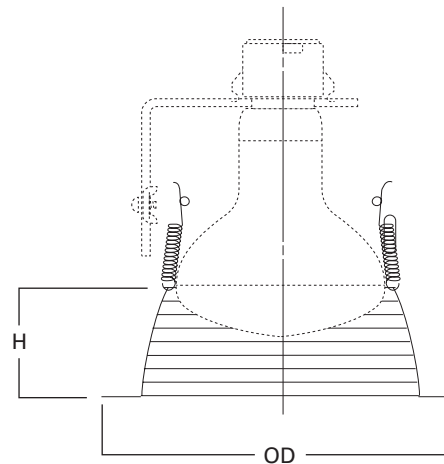

### Lamp Listings - Incandescent

H27ICAT	50W PAR30, 65W BR30, 75W PAR30L
H27ICT	
H27RICAT	
H27RICT	
H27RT	65W BR30, 75W R30, 75W PAR30, 75W PAR30L
H27T	

**310W, P, SN, TBZ**  
Height: 3-1/16" [78mm]  
Outside Diameter: 7-1/4" [184mm]

**310WG, PG**  
Height: 3-1/16" [78mm]  
Outside Diameter: 8" [203mm]