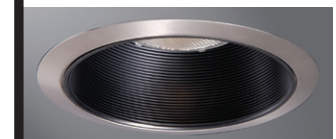

## DESCRIPTION

Coilex® Baffle trim in the 6" trim family for use in recessed downlighting.

Catalog #		Type
Project		
Comments		Date
Prepared by		

## ORDERING INFORMATION

Trim	Finish	Accessories
<input type="text"/>	<input type="text"/>	<input type="text"/>
<b>310</b> = 6" Coilex baffle	<b>W</b> = White trim ring with white baffle <b>P</b> = Black trim ring with black baffle <b>SN</b> = Satin nickel trim ring with black baffle <b>TBZ</b> = Tuscan bronze trim ring with black baffle	<b>OT403P</b> = 6" Oversize trim ring - white  <b>Designer/Replacement Trim Rings</b> <b>TRM6P</b> = 6" White metal <b>TRM6C</b> = 6" Chrome <b>TRM6SN</b> = 6" Satin nickel <b>TRM6TBZ</b> = 6" Tuscan bronze <b>TRM6MB</b> = 6" Black metal <b>TRM7MB</b> = 6" Black plastic

**310W**  
White Trim, White Baffle

**310P**  
White Trim, Black Baffle

**310SN**  
Satin Nickel Trim, Black Baffle

**310TBZ**  
Tuscan Bronze Trim, Black Baffle