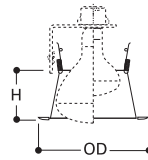

Height: 2-5/8" [67mm]
Outside Diameter: 7-1/4" [184mm]

4261P
White Self Flanged Reflector Cone

30

Super Trim™ AIR-TITE Baffle

- Metal Baffle
- Self-flanged socket supporting trim with torsion spring retention
- Accepts a wide range of lamps
- Makes installation AIR-TITE regardless of housing used