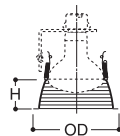

310W
White Trim with White Coilex Baffle

310P
White Trim with Black Coilex Baffle

310SN
Satin Nickel Trim with Black Coilex Baffle