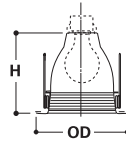

Height: 2-5/8" [67mm]
Outside Diameter: 7-1/4" [184mm]

4261P
White Self Flanged Reflector Cone

30

Super Trim™ AIR-TITE Baffle

- Metal Baffle
- Self-flanged socket supporting trim with torsion spring retention
- Accepts a wide range of lamps
- Makes installation AIR-TITE regardless of housing used

| | |
|---------|---------------------|
| H7ICT | |
| H7ICAT | 40W A19, 65W BR30, |
| H7RICT | 75W R30, 75W PAR30, |
| H7RICAT | 75W PAR30L, |
| | 65W PAR38, 90W BR40 |

Height: 5" [127mm]
Outside Diameter: 7-1/4" [184mm]