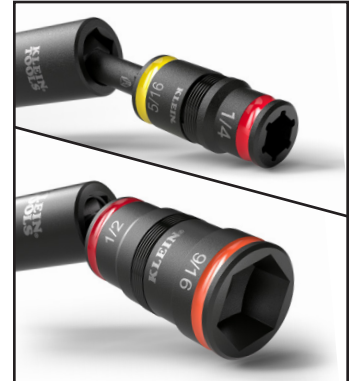

MODULAR FLIP SOCKET SYSTEM WITH SWIVEL FLEXIBILITY

Impact Rated

Built for tight spaces, fast changes, and impact-rated performance; available in 3-piece and 6-piece sets.

25° SWIVEL HEAD

For improved access in confined or angled areas

RARE EARTH MAGNET

WHAT'S INCLUDED

32982

1/4" \odot 5/16"
Short Flip Socket Shaft
Swivel Adapter

32984

1/4" \odot 5/16"
3/8" \odot 7/16"
1/2" \odot 9/16"
Long Flip Socket Shaft
Short Flip Socket Shaft
Swivel Adapter

IMPACT-RATED

Built to withstand high-torque impact drivers for heavy-duty performance

Cat. No.	UPC	Description	Size	Included Components
32982	0-92644-32982-1	Swivel Flip Socket Set, 3 Piece	1/4" and 5/16"	Swivel adapter, short flip socket shaft
32984	0-92644-32984-5	Swivel Flip Socket Set, 6 Piece	1/4", 5/16", 3/8", 7/16", 1/2", and 9/16"	Swivel adapter, short and long flip socket shafts

Impact Rated

Built for tight spaces, fast changes, and impact-rated performance; available in 3-piece and 6-piece sets.

25° SWIVEL HEAD

For improved access in confined or angled areas

RARE EARTH MAGNET

WHAT'S INCLUDED