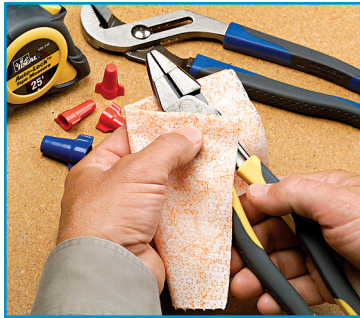

Also safe on hands

IDEAL-Wipes The Multi-Purpose Towel

Powerful, yet gentle...handles the toughest jobs

These industrial strength wipes are made to be used for the toughest clean-up jobs and are safe to use on hands. IDEAL-Wipes The Multi-Purpose Towel are infused with Vitamin E and natural hand moisturizers to leave hands feeling clean, soft, and residue-free. The extra-large size (12" x 9") is perfect for even large jobs of cleaning up dirt, grease, and grime. Cleaning agents soften the dirt, grease, and grime, while the scrubbing surface easily picks up the mess. One side of the wipe has a non-scratching, textured scrubbing surface, while the other is soft and smooth for use on delicate surfaces.

Industrial strength fights through grime!

- Cleans dirt, grease, lube and grime
- No sink or water needed
- Pre-moistened wipes with sealing, moisture retaining canister
- Extra-large towel for even the biggest jobs
- Non-scratching, textured scrubbing side for cleaning with soft & smooth wiping surface on opposite side
- Infused with natural hand moisturizers and vitamin E to soften rough skin
- Durable heavy duty fabric scrubs without tearing