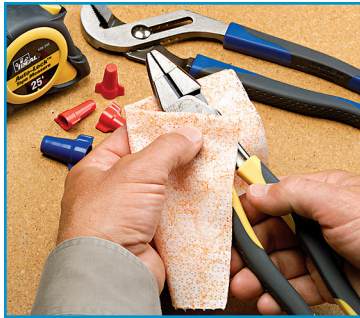

IDEAL-Wipes The Multi-Purpose Towel

**ORANGE
CITRUS
SCENT**

**Industrial
strength fights
through grime!**

- Cleans dirt, grease, lube and grime
- No sink or water needed
- Pre-moistened wipes with sealing, moisture retaining canister
- Extra-large towel for even the biggest jobs
- Non-scratching, textured scrubbing side for cleaning with soft & smooth wiping surface on opposite side
- Infused with natural hand moisturizers and vitamin E to soften rough skin
- Durable heavy duty fabric scrubs without tearing

Also safe on hands

IDEAL-Wipes The Multi-Purpose Towel

Powerful, yet gentle...handles the toughest jobs

These industrial strength wipes are made to be used for the toughest clean-up jobs and are safe to use on hands. IDEAL-Wipes The Multi-Purpose Towel are infused with Vitamin E and natural hand moisturizers to leave hands feeling clean, soft, and residue-free. The extra-large size (12" x 9") is perfect for even large jobs of cleaning up dirt, grease, and grime. Cleaning agents soften the dirt, grease, and grime, while the scrubbing surface easily picks up the mess. One side of the wipe has a non-scratching, textured scrubbing surface, while the other is soft and smooth for use on delicate surfaces.