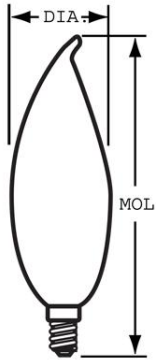

Features

Base	Candelabra Screw (E12)
lumens	370 lm
Voltage Rating	ELBOW FITTING, 316 STAINLESS STEEL MATERIAL; 1/2 INCH SIZE A; 1/2 INCH SIZE B; .5 SIZE A - DECIMAL; .5 SIZE B - DECIMAL; 1/2 SIZE A - FRACTIONAL; 1/2 SIZE B - FRACTIONAL; NUCLEAR, PHARMACEUTICAL INDUSTRY CHEMICAL, PETROCHEMICAL APPLICATION; CAST PROCESS

Material, Color, and Finish

Color	COLORLESS
-------	-----------

Dimensions and Weight

Length	DIMENSION 0.85 INCH LENGTH X 0.29 INCH WIDTH X 0.03 INCH THICK; SEAM BARREL; MATERIAL ELECTROLYTIC TIN PLATED COPPER
--------	--

Category Description	INCANDESCENT
----------------------	--------------

Packaging

Carton	25
Weight Per each	0.05

GE
Lighting

15778 - 40CAC 25PK

GE CA10

GENERAL CHARACTERISTICS

Lamp Type	Incandescent - Decorative
Bulb	CA10
Base	Candelabra Screw (E12)
Filament	CC-2V
Bulb Finish	Clear
Rated Life	1500.0 hrs
Bulb Material	Soft glass
Life in Years	1.4
Primary Application	Standard;Chandelier

PHOTOMETRIC CHARACTERISTICS

Initial Lumens	370.0
Color Temperature	2500.0 K

ELECTRICAL CHARACTERISTICS

Wattage	40.0
Voltage	120.0
Burn Position	Base down
Estimated Energy Cost per Year	4.82

DIMENSIONS

Maximum Overall Length (MOL)	4.1200 in(104.6 mm)
Bulb Diameter (DIA)	1.250 in(31.8 mm)