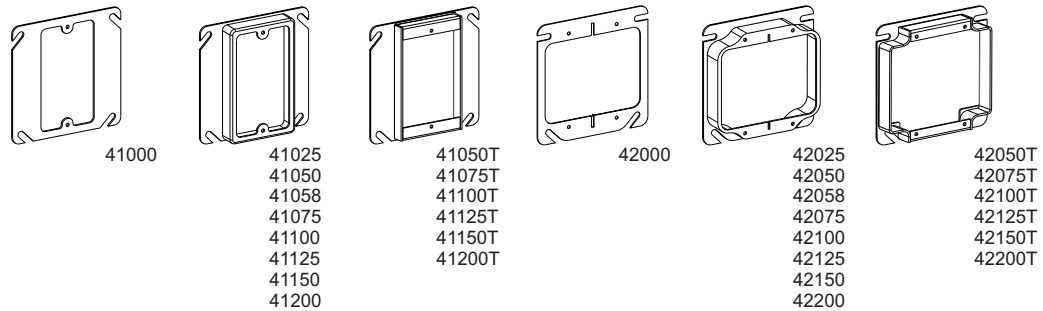

Cat. No.	Description	For Use with 2-Gang Rings:	Std. Pkg.
4SP-100	For Use With 1-1/2" Deep Boxes	Flat, 1/4", 1/2", 3/4", 1"	25
4SP-200	For Use With 1-1/2" Deep Boxes	5/8", 1-1/4", 1-1/2", 1-3/4", 2"	25
4SDP-100	For Use With 2-1/8" Deep Boxes	Flat, 1/4", 1/2", 3/4", 1"	25
4SDP-200	For Use With 2-1/8" Deep Boxes	5/8", 1-1/4", 1-1/2", 1-3/4", 2"	25

4SP-100

4SP-200

4SDP-100

4SDP-200

**4" SQUARE (4S)
1-GANG & 2-GANG
DEVICE RINGS
FLAT, DRAWN & TILE (T)**

Cat. No.	Cat. No.	Description	Gangs	Cu. In.	Std. Pkg.
41000	-	Flat	1	-	50
41025	-	Raised 1/4"	1	1.8	50
41050	41050T	Raised 1/2"	1	3.8	50
41058	-	Raised 5/8"	1	4.3	50
41075	41075T	Raised 3/4"	1	5.5	50
41100	41100T	Raised 1"	1	7.5	25
41125	41125T	Raised 1-1/4"	1	9.4	25
41150	41150T	Raised 1-1/2"	1	11.2	25
41200	41200T	Raised 2"	1	14.4	25
42000	-	Flat	2	-	50
42025	-	Raised 1/4"	2	3.0	50
42050	42050T	Raised 1/2"	2	5.8	50
42058	-	Raised 5/8"	2	7.5	50
42075	42075T	Raised 3/4"	2	8.8	50
42100	42100T	Raised 1"	2	11.8	25
42125	42125T	Raised 1-1/4"	2	14.5	25
42150	42150T	Raised 1-1/2"	2	15.5	25
42200	42200T	Raised 2"	2	20.7	25

**4" SQUARE (4S) BOXES
LOW-VOLTAGE
PARTITIONS**

Cat. No.	Description	For Use with 2-Gang Rings:	Std. Pkg.
4SP-100	For Use With 1-1/2" Deep Boxes	Flat, 1/4", 1/2", 3/4", 1"	25
4SP-200	For Use With 1-1/2" Deep Boxes	5/8", 1-1/4", 1-1/2", 1-3/4", 2"	25
4SDP-100	For Use With 2-1/8" Deep Boxes	Flat, 1/4", 1/2", 3/4", 1"	25
4SDP-200	For Use With 2-1/8" Deep Boxes	5/8", 1-1/4", 1-1/2", 1-3/4", 2"	25