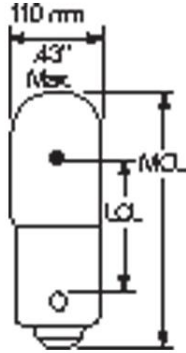

### GENERAL CHARACTERISTICS

Lamp Type	Miniature - T & TL Shape
Bulb	T3.25 (T3 1/4)
Base	Miniature Bayonet (Ba9s)
Filament	C-2R
Rated Life	3000.0 hrs
Atmosphere	Vacuum
Primary Application	Low Voltage

### PHOTOMETRIC CHARACTERISTICS

Initial Lumens	11.0
Nominal Initial Lumens per Watt	5
Mean Spherical Candlepower (MSCP)	0.9

### ELECTRICAL CHARACTERISTICS

Wattage	2.0
Voltage	6.3

### DIMENSIONS

Maximum Overall Length (MOL)	1.1900 in(30.2 mm)
Bulb Diameter (DIA)	0.406 in(10.3 mm)
Light Center Length (LCL)	0.780 in(19.8 mm)