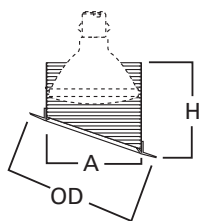

DESCRIPTION

Baffle trim for 6" H47 family sloped recessed housings. Baffle is available in white and black with a white trim ring.

Catalog #		Type
Project		
Comments		Date
Prepared by		

SPECIFICATION FEATURES

- One piece seamless baffle and trim ring
- Baffle ridges are parallel to floor plane

Housings	Max Lamp Compatibility
H47ICT	90W PAR38
H47ICAT	
H47T	150W PAR38, 150W R40, 90W PAR38

Dimensions*

A: 5-1/4" [133mm]

H: 5-1/2" [140mm]

OD: 7-7/8" [200mm]

ORDERING INFORMATION

SAMPLE NUMBER: 498W

Trim	Finish
498= Baffle, slope ceiling	W=White Baffle, White Trim P=Black Baffle, Black Trim

498W
White Baffle, White Trim

498P
Black Baffle, White Trim

498

6-Inch Baffle

*Key: A: Luminous Aperture, H: Height, OD: Trim Outside Diameter