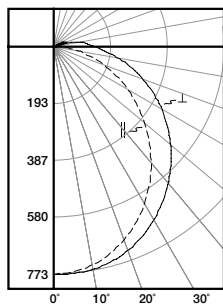

## Photometric Data

[View IES files](#)

**2APVTLD-20L840**  
 Electronic Driver  
 Linear LED 4000K  
 Spacing criterion: (II) 1.18 x mounting height,  
 (⊥) 1.30 x mounting height  
 Lumens: 2447  
 Input Watts: 19W  
 Efficacy: 128 lm/W  
 Test Report: 2APVTLD-20L840.IES