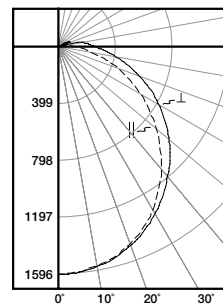

## Photometric Data

[View IES files](#)

**2APVTLD-20L840**  
 Electronic Driver  
 Linear LED 4000K  
 Spacing criterion: (II) 1.18 x mounting height,  
 (⊥) 1.30 x mounting height  
 Lumens: 2447  
 Input Watts: 19W  
 Efficacy: 128 lm/W  
 Test Report: 2APVTLD-20L840.IES