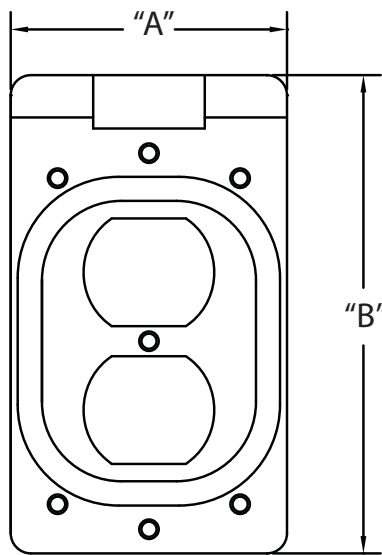

Single Gang Duplex Receptacle Cover

Weatherproof when closed. Fits a single gang FS type box and covers a standard 115 volt receptacle.

Wet locations when cover is closed.

Part Number	Trade Size	Carton Quantity	"A"	"B"
5133352	--	10	2.850	4.930

Dimensions are nominal

BOTTOM

COVER