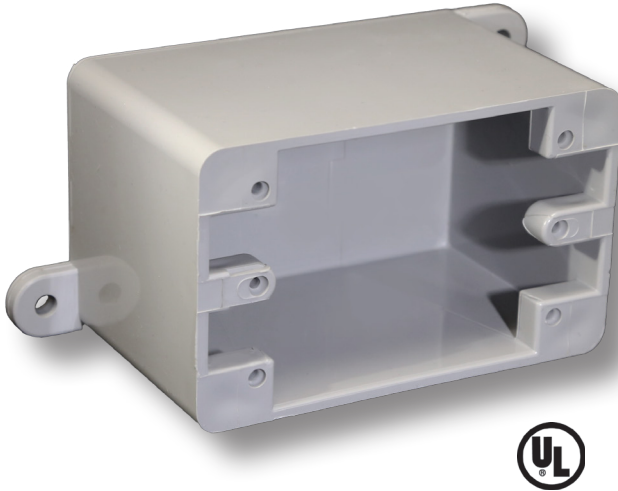

Type FD-Blank Single Gang Box

CANTEX 5133420 is a Type FD Blank Exposed Box. These 1-gang boxes are designed for use in indoor and outdoor locations where the boxes may be subject to environmental conditions.

- Type FD is designed to allow for a hub opening to be cut into the box depending on application
- 26.0 cu. in. surface mount box
- Durable non-conductive PVC will not rust or corrode
- Cover sold separately
- UL Listed

Part Number	Trade Size	Carton Quantity	"A"	"B"	"C"	"D"	"E"
5133420	--	10	2.813	3.313	4.563	3.000	6.125

Dimensions are nominal

SINGLE SOURCE FOR PVC ELECTRICAL

CANTEX offers a complete line of PVC Exposed Boxes as part of a full line PVC electrical products. The CANTEX Exposed Box line includes multiple sizes of Type FSC, Type FSE, Type FSS, Type FSCC, Type FDC, and Type FDE and Type FD-Blank Exposed Boxes. The line also includes Blank Single and Double Gang Covers as well as switch and toggle switch covers for Exposed Boxes.