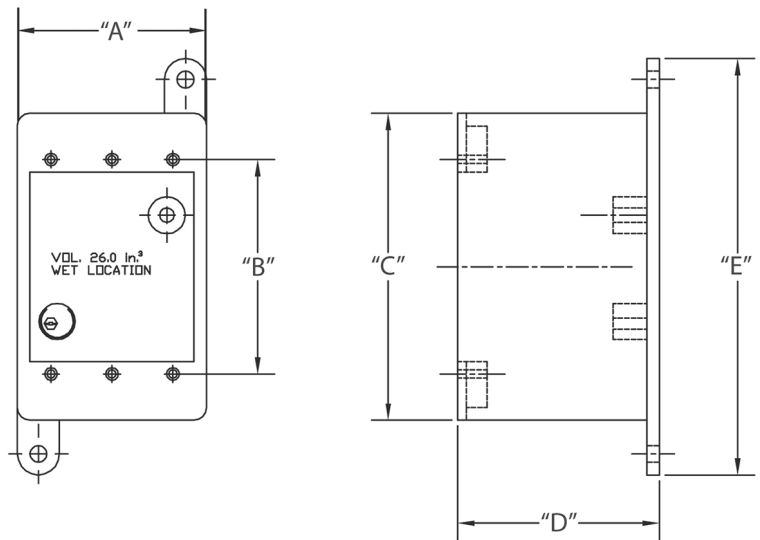

Type FD-Blank Single Gang Box

CANTEX 5133420 is a Type FD Blank Exposed Box. These 1-gang boxes are designed for use in indoor and outdoor locations where the boxes may be subject to environmental conditions.

- Type FD is designed to allow for a hub opening to be cut into the box depending on application
- 26.0 cu. in. surface mount box
- Durable non-conductive PVC will not rust or corrode
- Cover sold separately
- UL Listed

Part Number	Trade Size	Carton Quantity	"A"	"B"	"C"	"D"	"E"
5133420	--	10	2.813	3.313	4.563	3.000	6.125

Dimensions are nominal

SINGLE SOURCE FOR PVC ELECTRICAL

CANTEX offers a complete line of PVC Exposed Boxes as part of a full line PVC electrical products. The CANTEX Exposed Box line includes multiple sizes of Type FSC, Type FSE, Type FSS, Type FSCC, Type FDC, and Type FDE and Type FD-Blank Exposed Boxes. The line also includes Blank Single and Double Gang Covers as well as switch and toggle switch covers for Exposed Boxes.