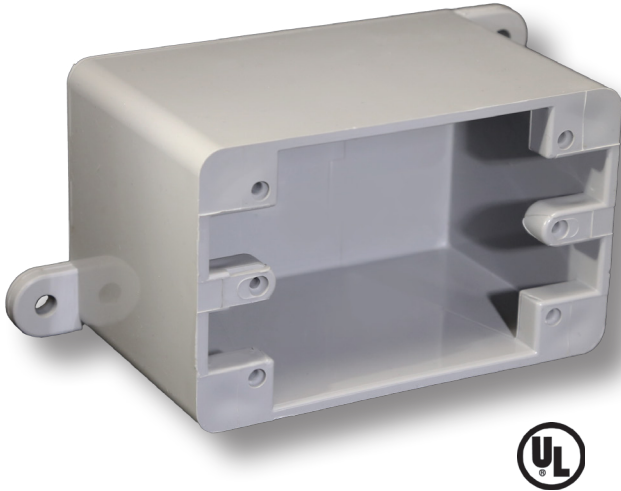

Type FD-Blank Single Gang Box

CANTEX 5133420 is a Type FD Blank Exposed Box. These 1-gang boxes are designed for use in indoor and outdoor locations where the boxes may be subject to environmental conditions.

- Type FD is designed to allow for a hub opening to be cut into the box depending on application
- 26.0 cu. in. surface mount box
- Durable non-conductive PVC will not rust or corrode
- Cover sold separately
- UL Listed

Part Number	Trade Size	Carton Quantity	"A"	"B"	"C"	"D"	"E"
5133420	--	10	2.813	3.313	4.563	3.000	6.125

Dimensions are nominal