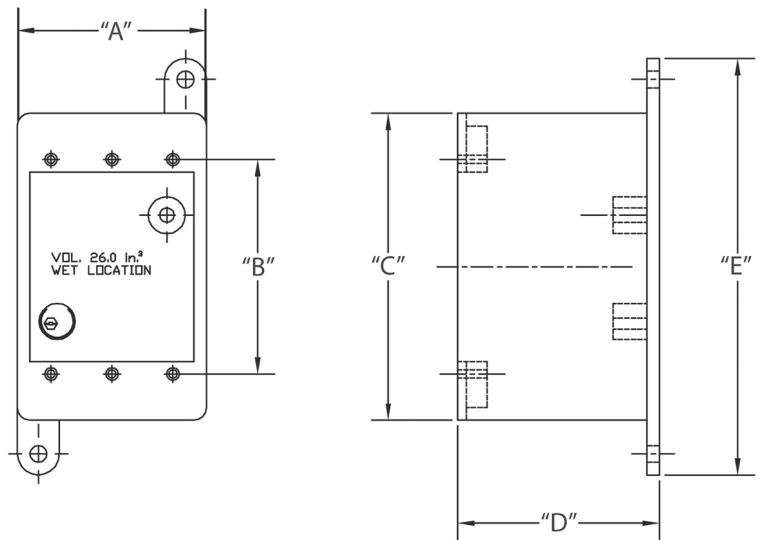

- Type FD is designed to allow for a hub opening to be cut into the box depending on application
- 26.0 cu. in. surface mount box
- Durable non-conductive PVC will not rust or corrode
- Cover sold separately
- UL Listed

Part Number	Trade Size	Carton Quantity	"A"	"B"	"C"	"D"	"E"
5133420	--	10	2.813	3.313	4.563	3.000	6.125

Dimensions are nominal

SINGLE SOURCE FOR PVC ELECTRICAL

CANTEX offers a complete line of PVC Exposed Boxes as part of a full line PVC electrical products. The CANTEX Exposed Box line includes multiple sizes of Type FSC, Type FSE, Type FSS, Type FSCC, Type FDC, and Type FDE and Type FD-Blank Exposed Boxes. The line also includes Blank Single and Double Gang Covers as well as switch and toggle switch covers for Exposed Boxes.