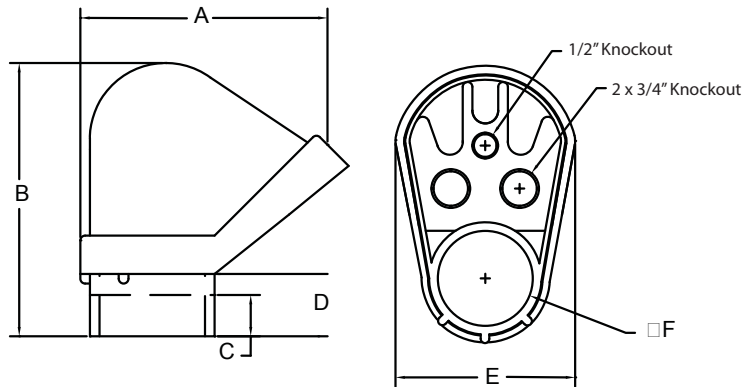

Service Entrance Cap - 1-1/4" thru 2"

Installed on a vertical conduit, usually outdoors, to receive open wires from an electrical service line. Sometimes called a weather head, it prevents rainwater from entering the conduit.

Part Number	Trade Size	Carton Qty.	"A"	"B"	"C"	"D"	"E"	"ØF"
5133742	1-1/4	20	5.000	5.000	1.250	1.375	3.313	1.667
5133695	1-1/2	20	6.500	6.500	1.750	2.000	4.250	1.918
5133743	2	5	6.500	6.500	1.750	2.000	4.250	2.393

Dimensions are nominal

Service Entrance Cap - 1-1/4" thru 2"

Installed on a vertical conduit, usually outdoors, to receive open wires from an electrical service line. Sometimes called a weather head, it prevents rainwater from entering the conduit.

Dimensions are nominal