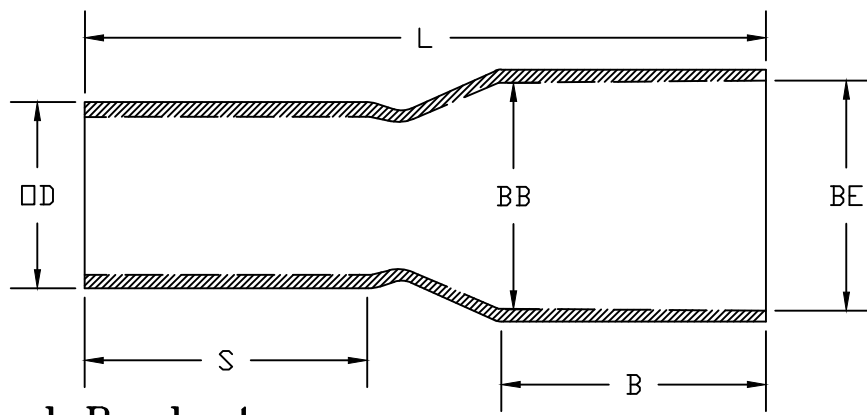

## 5142104 3" X 2" PVC Reducer

*Cantex, Inc*

Catalog Number	5142104
Manufacturer	Cantex, Inc
Description	PVC Reducer, 3 X 2 In Trade Size, Swedged Body Type, Gray, Ball to Plain Connection, Schedule 40 PVC Material, 2/3 In Hub Size, 7-1/8 In Length, 3.515 In (Dia.) Width, 0.35 LB
Weight per unit	N/A
Product Category	Boxes, Fittings, & Connectors

### Descriptions

Description	3" X 2" PVC REDUCER
-------------	---------------------

Not a Listed Product  
 Linear dimensions are ± 1/4" UOS  
 Conforms to NEMA TC 3  
 \*2-piece item

<b>CANTEX</b> INC. Fort Worth, TEXAS		
Bell to Spigot Fabricated Reducer Schedule 40		
Drawn By: O.M.	Date: 8/11/17	Ref. 5142101